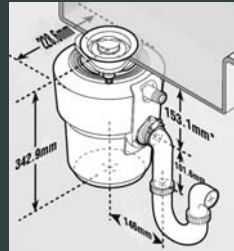

The New Evolution

New Evolution Ref. ISE200
£399

Top of the range, the Evolution 200 features three-stage grind technology. It's our most powerful and quietest model. Don't worry about what you can and cannot grind - the Evolution 200 grinds all food!