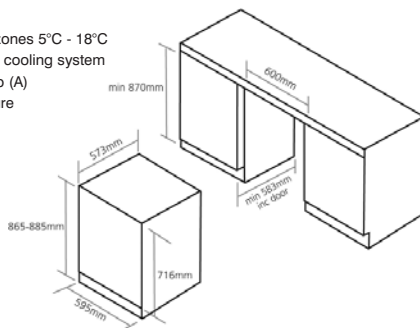

Features

Single temperature zones 5°C - 18°C
No frost compressor cooling system
Quiet operation 42db (A)
Electronic temperature control/LED display