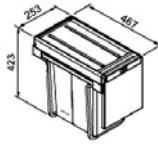

Upgrade with a pack of three glass shelves that convert your cabinet into full or part can chiller.

Stainless Steel Grill

A stylish stainless steel plinth enables the cabinets to blend within kitchen cabinets.

Ref. 2A1100
Linea 130 £73

Material: Casing ABS - Bins polypropylene
Minimum cabinet size: 300mm
Minimal Installation dimension: H 433mm W 253mm D 467mm
Bin size: 1 x 30 litre
Operation: Manual - front pull-out
With runners & ball bearings
Fixed lid
Warranty: 2 years
Conforms to the code for sustainable homes - 4 credits

Ref. 2A1101
Linea 330 £73

Material: Casing ABS - Bins polypropylene
Minimum cabinet size: 300mm
Minimal Installation dimension: H 433mm W 253mm D 467mm
Bin size: 3 x 10 litre
Operation: Manual - front pull-out
With runners & ball bearings
Fixed lid
Warranty: 2 years
Conforms to the code for sustainable homes - 4 credits

Ref. 2A1103
Linea 332 £98

Suitable to fit under a sink bowl
Material: Casing ABS - Bins polypropylene
Minimum cabinet size: 500mm
Minimal Installation dimension: H 340mm W 438mm D 330mm
Bin size: 1 x 16 litre, 2 x 8 litre
Operation: Manual - front pull-out
With runners & ball bearings
Fixed lid
Warranty: 2 years
Conforms to the code for sustainable homes - 4 credits