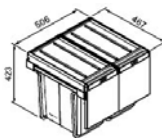

Ref. 2A1100
Linea 130 £73

Material: Casing ABS - Bins polypropylene
Minimum cabinet size: 300mm
Minimal Installation dimension: H 433mm W 253mm D 467mm
Bin size: 1 x 30 litre
Operation: Manual - front pull-out
With runners & ball bearings
Fixed lid
Warranty: 2 years
Conforms to the code for sustainable homes - 4 credits

Ref. 2A1101
Linea 330 £73

Material: Casing ABS - Bins polypropylene
Minimum cabinet size: 300mm
Minimal Installation dimension: H 433mm W 253mm D 467mm
Bin size: 3 x 10 litre
Operation: Manual - front pull-out
With runners & ball bearings
Fixed lid
Warranty: 2 years
Conforms to the code for sustainable homes - 4 credits

Ref. 2A1103
Linea 332 £98

Suitable to fit under a sink bowl
Material: Casing ABS - Bins polypropylene
Minimum cabinet size: 500mm
Minimal Installation dimension: H 340mm W 438mm D 330mm
Bin size: 1 x 16 litre, 2 x 8 litre
Operation: Manual - front pull-out
With runners & ball bearings
Fixed lid
Warranty: 2 years
Conforms to the code for sustainable homes - 4 credits