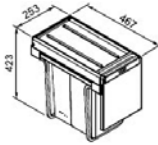

Wine Cabinets

Linea

Waste Sorter Bins

Now waste recycling has become mandatory a waste bin system that offers versatility whilst fitting neatly in to standard kitchen units is here in the shape of the **Linea**. There are 4 models to choose from with single and multi material bins in various sizes so there should be the right one for most peoples lifestyles.

Ref. 2A1100
Linea 130 £73

Material: Casing ABS - Bins polypropylene
Minimum cabinet size: 300mm
Minimal Installation dimension: H 433mm W 253mm D 467mm
Bin size: 1 x 30 litre
Operation: Manual - front pull-out
With runners & ball bearings
Fixed lid
Warranty: 2 years
Conforms to the code for sustainable homes - 4 credits

Ref. 2A1101
Linea 330 £73

Material: Casing ABS - Bins polypropylene
Minimum cabinet size: 300mm
Minimal Installation dimension: H 433mm W 253mm D 467mm
Bin size: 3 x 10 litre
Operation: Manual - front pull-out
With runners & ball bearings
Fixed lid
Warranty: 2 years
Conforms to the code for sustainable homes - 4 credits

Ref. 2A1103
Linea 332 £98

Suitable to fit under a sink bowl
Material: Casing ABS - Bins polypropylene
Minimum cabinet size: 500mm
Minimal Installation dimension: H 340mm W 438mm D 330mm
Bin size: 1 x 16 litre, 2 x 8 litre
Operation: Manual - front pull-out
With runners & ball bearings
Fixed lid
Warranty: 2 years
Conforms to the code for sustainable homes - 4 credits