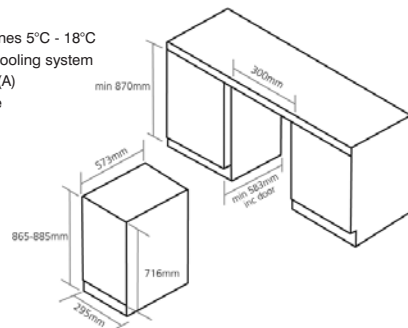

Features

Single temperature zones 5°C - 18°C
No frost compressor cooling system
Quiet operation 42db (A)
Electronic temperature control/LED display