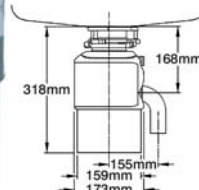

Ref. ISE55
£189

This mid-range model is perfect for regular use in smaller households.

Specifications

- Continuous feed operation
- Air switch accessory available
- Standard grind chamber (980ml)
- 3 year parts and labour guarantee
- 0.55hp