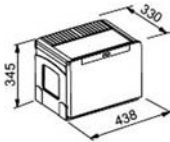

Wine Cabinets

Linea

Waste Sorter Bins

Now waste recycling has become mandatory a waste bin system that offers versatility whilst fitting neatly in to standard kitchen units is here in the shape of the **Linea**. There are 4 models to choose from with single and multi material bins in various sizes so there should be the right one for most peoples lifestyles.

Ref. 2A1100
Linea 130 £73

Material: Casing ABS - Bins polypropylene
Minimum cabinet size: 300mm
Minimal Installation dimension: H 433mm W 253mm D 467mm
Bin size: 1 x 30 litre
Operation: Manual - front pull-out
With runners & ball bearings
Fixed lid
Warranty: 2 years
Conforms to the code for sustainable homes - 4 credits

Ref. 2A1101
Linea 330 £73

Material: Casing ABS - Bins polypropylene
Minimum cabinet size: 300mm
Minimal Installation dimension: H 433mm W 253mm D 467mm
Bin size: 3 x 10 litre
Operation: Manual - front pull-out
With runners & ball bearings
Fixed lid
Warranty: 2 years
Conforms to the code for sustainable homes - 4 credits

Ref. 2A1103
Linea 332 £98

Suitable to fit under a sink bowl
Material: Casing ABS - Bins polypropylene
Minimum cabinet size: 500mm
Minimal Installation dimension: H 340mm W 438mm D 330mm
Bin size: 1 x 16 litre, 2 x 8 litre
Operation: Manual - front pull-out
With runners & ball bearings
Fixed lid
Warranty: 2 years
Conforms to the code for sustainable homes - 4 credits