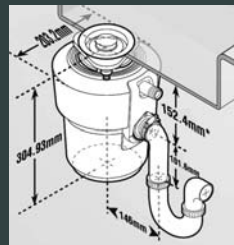

Waste Reducer Ref.00003
For use in waste diameter 60mm.
Stainless steel finish **£49**

Hot Water and
Filter Taps

see page 224

The New Evolution

New Evolution Ref. ISE200
£399

Top of the range, the Evolution 200 features three-stage grind technology. It's our most powerful and quietest model. Don't worry about what you can and cannot grind - the Evolution 200 grinds all food!