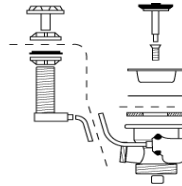

Ref. 2A1103
Linea 332 £98

Suitable to fit under a sink bowl
Material: Casing ABS - Bins polypropylene
Minimum cabinet size: 500mm
Minimal Installation dimension: H 340mm W 438mm D 330mm
Bin size: 1 x 16 litre, 2 x 8 litre
Operation: Manual - front pull-out
With runners & ball bearings
Fixed lid
Warranty: 2 years
Conforms to the code for sustainable homes - 4 credits

Wastes

Ref. WTUB
1.5" Waste 60mm Flange
Chrome: £6

Ref. WCWO
1.5" Waste & Overflow
Chrome: £5

Ref. W60
60mm Strainer Waste
Chrome: £16
Gold: £32

Ref. WPU90
90mm Pop-up
Basket Strainer
Waste
Chrome: £32

Ref. W90
90mm Strainer Waste
Chrome: £16
Gold: £31