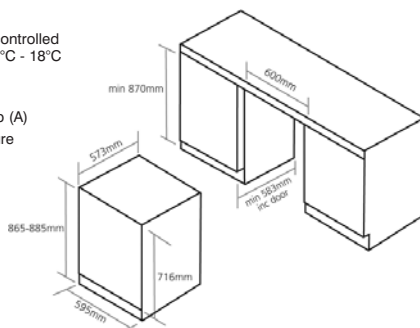

Features

Two independently controlled temperature zones 5°C - 18°C
No frost compressor cooling system
Quiet operation 42db (A)
Electronic temperature control/LED display