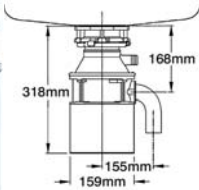

Ref. ISE45
£99

This entry level is suitable for lighter use in small households.

Ref. ISE45AS
£136

Waste disposer ISE45 plus air switch.

Specifications

- Continuous feed operation
- Standard grind chamber (980ml)
- 2 year parts and labour guarantee
- 0.45hp