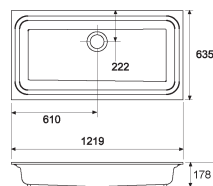

Ref. 6035
Wooden Chopping
Board £102

Ref. 6026
Integral Wooden
Grate £245

Ref. K6607W-4
Sit-On Utility Sink
White £2299
Tap Centres 203mm

The Harbourview has to be seen to really appreciate it's sheer opulence. It truly is a luxury multi-tasking sink and with the additional accessories it's flexibility is endless.