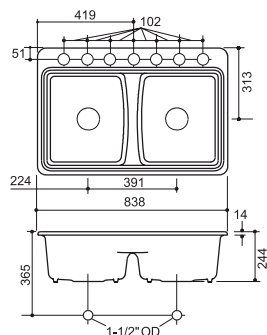

Ref. K6625B Iron Tones Smart Divide 2 bowl undermount/inset

White £547

Dimensions Undermount 770/410mm Inset 838/476mm Bowl Depth 228mm

Deerfield

Undermount

The **Deerfield** uses the 'Smart Divide' system and has two equal size bowls. It is available with bottom basin racks which help protect the surface and also double up as draining racks. There is also a useful chopping board that can sit within the work top for food preparation. Please note there are seven tap positions allowing maximum flexibility.

Ref. K5838 Deerfield Smart Divide Double bowl undermount

White £547

Dimensions Undermount 838/559mm Bowl Depth 228mm

Ref. K6624 Chopping Board £36

Ref. K6039 Bottom Basin Rack £70

Smart Divide kitchen sink