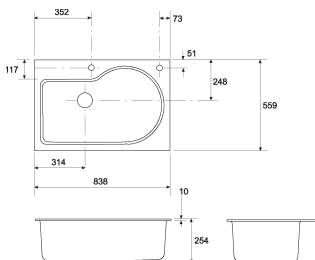

Dimensions Undermount 838/536mm
Bowl Depth 228mm

Cast Iron
Undermount/Inset

Carrizo

Undermount

The Carrizo features a deeply recessed drainer that can be used as an overflow bowl allowing the cleaning of oversized items.

Cabinet Size 800mm

Ref. K6495B-1U

Single bowl and drainer
White £598

Chrome Waste
Single bowl £21
Double bowl £43

Deluxe Waste Option
see page 235

Ref. K5948 W-1

1.75 bowl inset
838/559
Depth 178mm
White £459

Cabinet Size 1000mm

Efficiency Inset

The **Efficiency** is an inset sink that offers a no drainer design affording generously proportioned bowls crafted in lustrous enamelled Cast Iron. The offset tap ledge is designed to maximise the bowl volume with great style.

Ashland Inset

The **Ashland** is another no drainer option this time offering an elegant sweeping tap ledge.

Ref. K5809 W-1
2 bowl inset 838/559
Depth 178mm
White £536

Ref. 6038
Large Bottom Rinse Rack £86
Ref. 6621
Small Bottom Rinse Rack £76