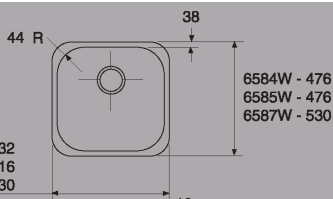

Deluxe Waste Options
see page 235

Ref. K6588W

External dia 365
Internal dia 292/127 deep
White **£327**

Ref. K6586W

External 305/476
Internal 229/400/140
White **£337**

Irontones

Undermount & Inset

6584W and 6586W shown with Essex tap.

Ref. K6584W

External 432/476
Internal 356/400/191
White **£352**

Ref. K6585W

External 616/476
Internal 540/400/191
White **£414**

Ref. K6587W

External 530/530
Internal 454/454/241
White **£465**

6584W - 432
6585W - 616
6587W - 530