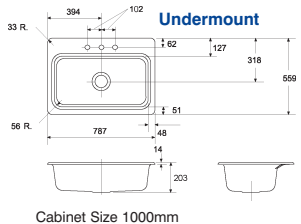

KOHLER

Bakersfield Accessories

Ref. 6517
Bottom Rinse Rack
White £87

Ref. 5836
Chopping Board £102

Bakersfield Undermount shown with Palacio tap.