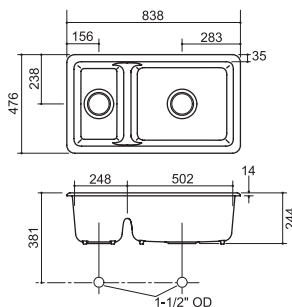

Undermount & Inset

The **Iron/Tones** can be fitted as an Undermount or a self-rimming Inset. It has no tap hole position and the tap should be fitted behind the sink.

As with the rest of the sinks on this page this model has the 'Smart Divide' system. It is a great all rounder having a practical water-saving half bowl and a usefully sized main bowl.

Ref. K6625B Iron Tones Smart Divide 2 bowl undermount/inset

White £547

Dimensions Undermount 770/410mm Inset 838/476mm Bowl Depth 228mm

Deerfield

Undermount

The **Deerfield** uses the 'Smart Divide' system and has two equal size bowls. It is available with bottom basin racks which help protect the surface and also double up as draining racks. There is also a useful chopping board that can sit within the work top for food preparation. Please note there are seven tap positions allowing maximum flexibility.

Ref. K5838 Deerfield Smart Divide Double bowl undermount

White £547

Dimensions Undermount 838/559mm Bowl Depth 228mm

Ref. K6624 Chopping Board £36

Ref. K6039 Bottom Basin Rack £70

Smart Divide kitchen sink