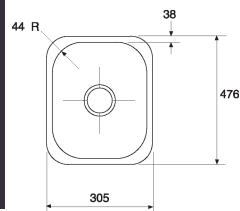

Cabinet Size 1000mm

Efficiency Inset

The **Efficiency** is an inset sink that offers a no drainer design affording generously proportioned bowls crafted in lustrous enamelled Cast Iron. The offset tap ledge is designed to maximise the bowl volume with great style.

Ref. K5832W-1
Inset single bowl
787/559/203
White £572

Ref. K5834W-3U
Undermount single
bowl 787/559/203
White £572

Deerfield ^{Inset}

The **Deerfield** is a versatile inset double equal bowl, manufactured as all our Cast Iron sinks with ultra thick enamel ensuring a long lasting lustrous appearance.

Chrome Waste
Single bowl £21
Double bowl £43

Deluxe Waste Options
see page 235

Ref. 6039
Bottom Rinse Rack £69

216
Cabinet Size 1000mm

Ref. K5815W-1
Inset double bowl
838/559/203
White £603

Chrome Waste £21

Deluxe Waste Options
see page 235

Ref. K6588W

External dia 365
Internal dia 292/127 deep
White **£327**

Ref. K6586W

External 305/476
Internal 229/400/140
White **£337**

Irontones

Undermount & Inset

6584W and 6586W shown with Essex tap.