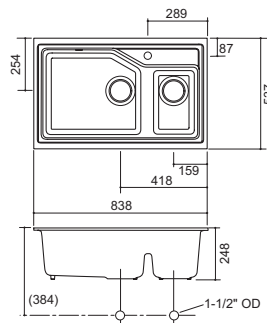

Cast Iron
Undermount/Inset