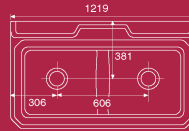

Harbourview Sit-On

The Harbourview has to be seen to really appreciate it's sheer opulence. It truly is a luxury multi-tasking sink and with the additional accessories it's flexibility is endless.