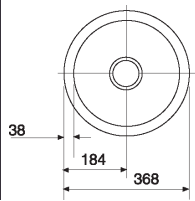

Cabinet Size 1000mm

Efficiency Inset

The **Efficiency** is an inset sink that offers a no drainer design affording generously proportioned bowls crafted in lustrous enamelled Cast Iron. The offset tap ledge is designed to maximise the bowl volume with great style.

Ref. K5832W-1
Inset single bowl
787/559/203
White £572

Ref. K5834W-3U
Undermount single
bowl 787/559/203
White £572

Deerfield ^{Inset}

The **Deerfield** is a versatile inset double equal bowl, manufactured as all our Cast Iron sinks with ultra thick enamel ensuring a long lasting lustrous appearance.

Chrome Waste
Single bowl £21
Double bowl £43

Deluxe Waste Options
see page 235

Ref. 6039
Bottom Rinse Rack £69

216
Cabinet Size 1000mm

Ref. K5815W-1
Inset double bowl
838/559/203
White £603

Chrome Waste £21

Deluxe Waste Options
see page 235

Ref. K6588W

External dia 365
Internal dia 292/127 deep
White **£327**

Ref. K6586W

External 305/476
Internal 229/400/140
White **£337**

Irontones

Undermount & Inset

6584W and 6586W shown with Essex tap.