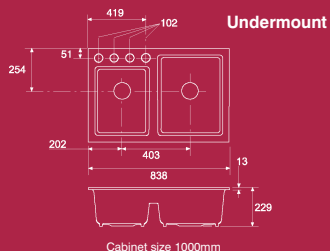

Cast Iron
Undermount/Inset & Tile-In