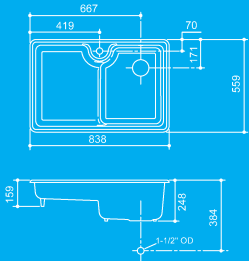

Dimensions Undermount 838/536mm
Bowl Depth 228mm

Cast Iron
Undermount/Inset

Carrizo

Undermount

The Carrizo features a deeply recessed drainer that can be used as an overflow bowl allowing the cleaning of oversized items.

Cabinet Size 800mm

Ref. K6495B-1U

Single bowl and drainer
White £598

Chrome Waste
Single bowl £21
Double bowl £43

Deluxe Waste Option
see page 235

Ref. K5948 W-1

1.75 bowl inset
838/559
Depth 178mm
White £459

Cabinet Size 1000mm

Efficiency Inset

The **Efficiency** is an inset sink that offers a no drainer design affording generously proportioned bowls crafted in lustrous enamelled Cast Iron. The offset tap ledge is designed to maximise the bowl volume with great style.