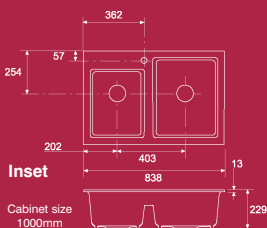

Cast Iron
Undermount/Inset & Tile-In