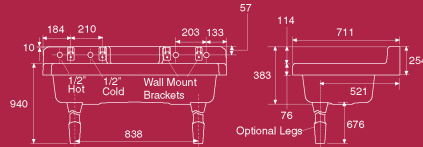

Cast Iron
Undermount/Inset

Harbourview Sit-On

Ref. K6617
Fireclay Legs £639

Chrome Waste
Single bowl £21
Double bowl £43

Deluxe Waste Options
see page 235

Ref. 6029 LH & RH
Bottom Rinse Rack
Stainless Steel
£158 each

Ref. 6035
Wooden Chopping
Board £102

Ref. 6026
Integral Wooden
Grate £245

Ref. K6607W-4
Sit-On Utility Sink
White £2299
Tap Centres 203mm

The Harbourview has to be seen to really appreciate it's sheer opulence. It truly is a luxury multi-tasking sink and with the additional accessories it's flexibility is endless.