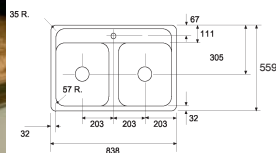

216
Cabinet Size 1000mm

Ref. K5815W-1
Inset double bowl
838/559/203
White £603