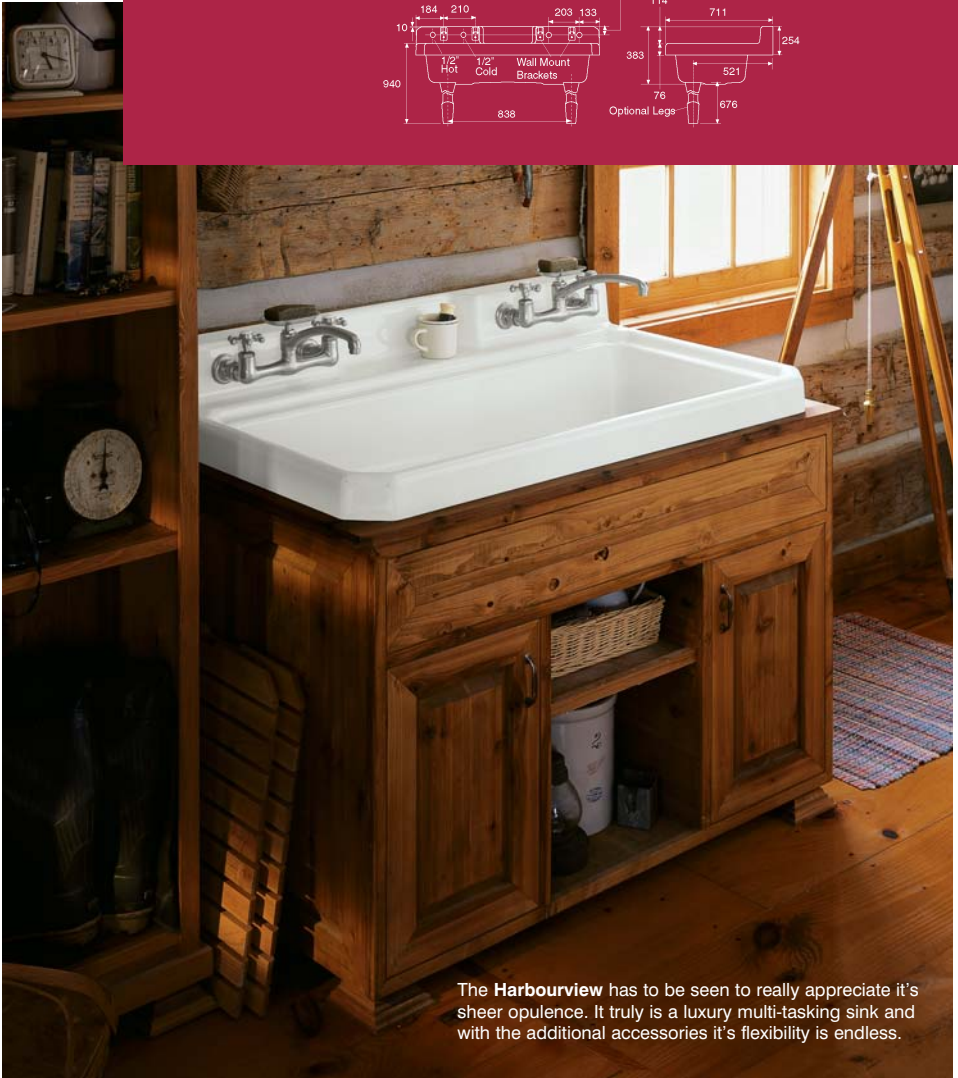

The **Iron/Tone** sinks can be installed as either Inset or Undermounted. This inspired range offers the perfect mix and match whatever your needs. Manufactured from beautiful enamelled Cast Iron providing a high lustre finish that resists chips, dents and discolouration.

Ref. 6035
Wooden Chopping
Board £102

Ref. 6026
Integral Wooden
Grate £245

Ref. K6607W-4
Sit-On Utility Sink
White £2299
Tap Centres 203mm

The Harbourview has to be seen to really appreciate it's sheer opulence. It truly is a luxury multi-tasking sink and with the additional accessories it's flexibility is endless.