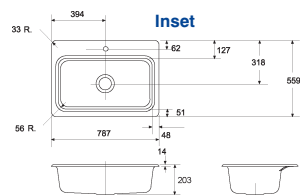

Cabinet Size 800mm

Ref. K6495B-1U

Single bowl and drainer
White £598

Chrome Waste
Single bowl £21
Double bowl £43

Deluxe Waste Option
see page 235

Ref. K5948 W-1

1.75 bowl inset
838/559
Depth 178mm
White £459

Cabinet Size 1000mm

Efficiency Inset

The **Efficiency** is an inset sink that offers a no drainer design affording generously proportioned bowls crafted in lustrous enamelled Cast Iron. The offset tap ledge is designed to maximise the bowl volume with great style.

Cast Iron
Undermount/Inset

KOHLER

Bakersfield Accessories

Ref. 6517
Bottom Rinse Rack
White £87

Ref. 5836
Chopping Board £102

Bakersfield Undermount shown with Palacio tap.

Bakersfield shown with optional chopping board and bottom rinse rack.