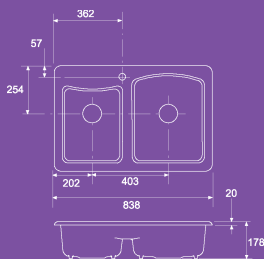

Ashland Inset

The **Ashland** is another no drainer option this time offering an elegant sweeping tap ledge.

Ref. K5809 W-1
2 bowl inset 838/559
Depth 178mm
White £536

Ref. 6038
Large Bottom Rinse Rack £86
Ref. 6621
Small Bottom Rinse Rack £76