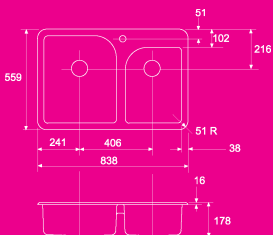

Dimensions Undermount 838/536mm
Bowl Depth 228mm

Cast Iron
Undermount/Inset

Carrizo

Undermount

The Carrizo features a deeply recessed drainer that can be used as an overflow bowl allowing the cleaning of oversized items.

Cabinet Size 800mm

Ref. K6495B-1U

Single bowl and drainer
White £598

Chrome Waste
Single bowl £21
Double bowl £43

Deluxe Waste Option
see page 235

Ref. K5948 W-1

1.75 bowl inset
838/559
Depth 178mm
White £459

Cabinet Size 1000mm

Efficiency Inset

The **Efficiency** is an inset sink that offers a no drainer design affording generously proportioned bowls crafted in lustrous enamelled Cast Iron. The offset tap ledge is designed to maximise the bowl volume with great style.