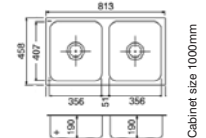

Ref. UD 1832B
Just 2.0 bowl 763/407/190
Brushed Steel £728