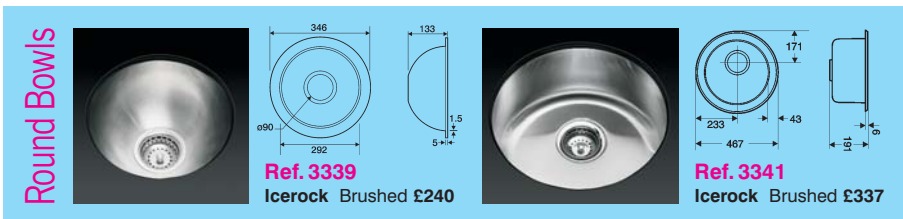

THE BOLD LOOK
OF **KOHLER.**

Icerock

Undermount

The Kohler **Icerocks** are manufactured in the US to the highest of standards. They are a highly versatile - mix and match separate bowls with square or soft corners, or choose between our double bowl options for the perfect solution in your kitchen.

A sound absorbing undercoat keeps the Icerock quiet when in use and adds extra strength to the very durable 1.22mm gauge stainless steel.

**Chrome 90mm
Strainer Wastes**
Single Bowl £21
Double Bowl £43

**Deluxe Waste
Option**
see page 235

All Models are
suitable for
Waste Disposers
see page 230

Stainless Steel
Undermount