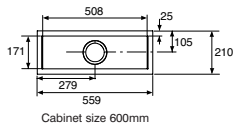

Trough Undermount

The **Trough Undermount** sinks are available in three sizes, all produced in high quality 1.2mm gauge stainless steel. These unique sinks have been formed with a gently sloping base to the centre to help drain the water efficiently away. Ideal for food preparation and entertaining.

Ref. 3179W
Icerock Trough
559/210/133
£475

Stainless Steel
Undermount