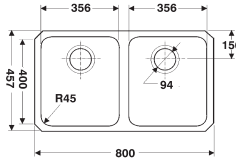

### Ref. 3350W

**Icerock** Double bowl Equal  
Brushed Steel £731

Interior left 356/400/191mm  
Interior right 356/400/191mm  
Cabinet Size 1000mm  
Accessories available -  
3294-NA, 3277-0, 3190-0

### Ref. 3351W

**Icerock** Double bowl Hi/Low  
Brushed Steel £737

Interior left 356/400/241mm  
Interior right 356/400/191mm  
Cabinet Size 1000mm  
Accessories available -  
3294-NA, 3277-0, 3190-0