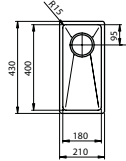

Cabinet size 300mm

Ref. STE18
Stereo
210/430/140
Brushed Steel £166