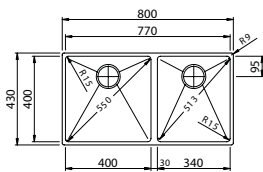

Cabinet size 300mm

**Ref. STE18**  
**Stereo**  
210/430/140  
Brushed Steel £166

Cabinet size 450mm

**Ref. STE34**  
**Stereo**  
370/430/200  
Brushed Steel £246

Cabinet size 500mm

**Ref. STE45**  
**Stereo**  
480/430/200  
Brushed Steel £268

Cabinet size 600mm

**Ref. STE50**  
**Stereo**  
530/430/200  
Brushed Steel £285

Cabinet size 600mm

**Ref. STD65**

**Stereo**  
580/430  
Main bowl depth 200  
Half bowl depth 140  
Brushed Steel £397

Cabinet size 700mm

**Ref. STE65**

**Stereo**  
680/430/200  
Brushed Steel £362

Cabinet size 800mm

**Ref. STE4034**

**Stereo**  
800/430/200  
Brushed Steel £475

CLEARWATER

**Bowl Mats**  
see page  
236

Stainless Steel  
Undermount