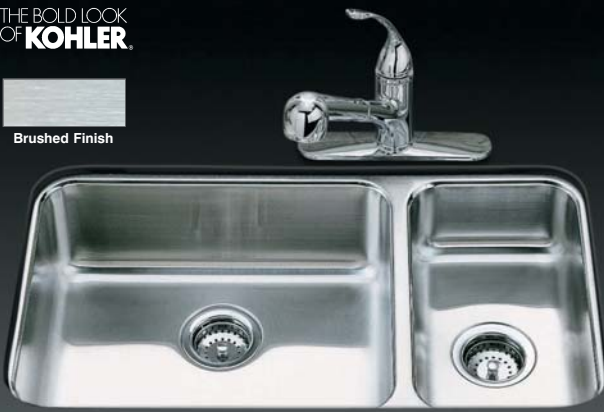

# Icerock Undermount

The Kohler **Icerock** undermount sinks offer a choice of slick 25mm radius undermounts shown on these pages or a softer radius range (page 87) for more traditional settings.

Icerock sinks give you the design flexibility you need with the professional look of stainless steel. They are manufactured in 1.22mm stainless steel - the highest grade available for domestic sinks. A sound absorbing undercoat called Silentshield is also applied to the underside of the bowls; this sharply decreases noises from dishes, running water and waste disposal units. Silentshield also helps reduce condensation and maintain water temperature.