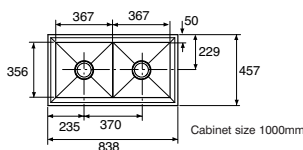

**Ref. 3389W-NA**

**Poise**  
1.75 bowl 838/457/228  
Polished £1533

**Ref. 3387W-NA**

**Poise**  
Single bowl 838/457/228  
Polished £1226

**Ref. 3388W-NA**

**Poise**  
Double bowl 838/457/228  
Polished £1533