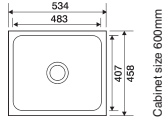

Ref. US1821B
Just 483/407/185
Brushed Steel £380