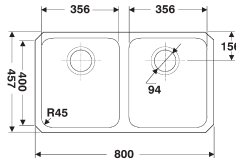

### Ref. 3350W

**Icerock** Double bowl Equal  
Brushed Steel £731

Interior left 356/400/191mm  
Interior right 356/400/191mm  
Cabinet Size 1000mm  
Accessories available -  
3294-NA, 3277-0, 3190-0