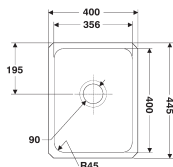

Interior 356/473/191mm

Cabinet Size 500mm

Accessories available - 3277-0

**Deluxe Waste  
Option**  
see page 235

**Ref. 3330W Deep**

**Icerock** Single bowl

Brushed Steel **£337**

Interior 356/400/241mm

Cabinet Size 600mm

Accessories available - 3277-0

**Ref. 3331W**

**Icerock** Single bowl

Brushed Steel **£337**

Interior 356/400/191mm

Cabinet Size 600mm

Accessories available - 3294-NA, 3277-0, 3190-0

**Ref. 3332W**

**Icerock** Single bowl

Brushed Steel **£404**

Interior 540/400/191mm

Cabinet Size 800mm

Accessories available - 3294-NA, 3277-0, 3192-0

**Ref. 3325W Deep**

**Icerock** Single bowl