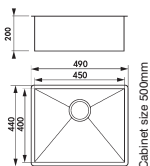

Ref. SK45
Stark
490/440/200
Brushed Steel £244