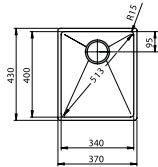

Cabinet size 450mm

Ref. STE34
Stereo
370/430/200
Brushed Steel £246