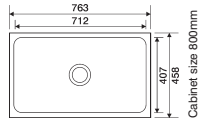

Ref. US1830B
Just 712/407/185
Brushed Steel £461