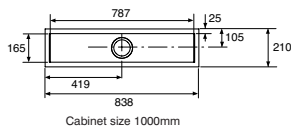

Ref. 3187W
Icerock Trough
838/210/160
£689