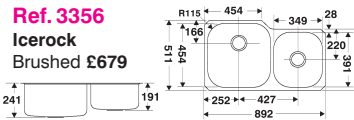

THE BOLD LOOK
OF **KOHLER.**

Icerock

Undermount

The Kohler **Icerocks** are manufactured in the US to the highest of standards. They are a highly versatile - mix and match separate bowls with square or soft corners, or choose between our double bowl options for the perfect solution in your kitchen.

A sound absorbing undercoat keeps the Icerock quiet when in use and adds extra strength to the very durable 1.22mm gauge stainless steel.

**Chrome 90mm
Strainer Wastes**
Single Bowl £21
Double Bowl £43

**Deluxe Waste
Option**
see page 235

All Models are
suitable for
Waste Disposers
see page 230

Stainless Steel
Undermount