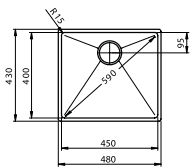

Cabinet size 300mm

**Ref. STE18**  
**Stereo**  
210/430/140  
Brushed Steel £166

Cabinet size 450mm

**Ref. STE34**  
**Stereo**  
370/430/200  
Brushed Steel £246

Cabinet size 500mm

**Ref. STE45**  
**Stereo**  
480/430/200  
Brushed Steel £268

Cabinet size 600mm

**Ref. STE50**  
**Stereo**  
530/430/200  
Brushed Steel £285

Cabinet size 600mm

**Ref. STD65**

**Stereo**  
580/430  
Main bowl depth 200  
Half bowl depth 140  
Brushed Steel £397

Cabinet size 700mm