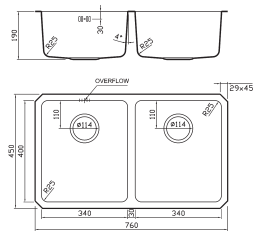

### Ref. SA53L

**Salsa 1.5 bowl LHB**

Brushed Steel **£232**

Bowl size 340/400/190mm  
1/2 Bowl size 160/300/120mm  
Cabinet Size 600mm

### Ref. SA53R

**Salsa 1.5 bowl RHB**

Brushed Steel **£232**

Bowl size 340/400/190mm  
1/2 Bowl size 160/300/120mm  
Cabinet Size 600mm

### Ref. SA48

**Salsa Single bowl**

Brushed Steel **£180**

Bowl size 480/400/200mm  
Cabinet Size 600mm

## Ref. SA77

**Salsa Double bowl**  
Brushed Steel £258

Bowl size left 356/400/194mm  
Bowl size right 354/300/191mm  
Cabinet Size 800mm