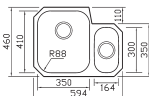

**Ref. SP164**  
Symphony  
164/300/100  
Satin £49

Cabinet Size 300mm

**Ref. SP350**  
Symphony  
350/290/165  
Satin £121

Cabinet Size 400mm

**Ref. SP410**  
Symphony  
410/350/185  
Satin £157

Cabinet Size 450mm

**Ref. SP480**  
Symphony  
480/400/195  
Satin £175

Cabinet Size 600mm

Cabinet Size 450mm

**Ref. SP14**  
Symphony  
Satin £140

Cabinet Size 600mm  
Depth 185mm

**Ref. SP20**  
Symphony  
Satin £220

Cabinet Size 600mm  
Depth 185mm

**Ref. SP25**  
Symphony  
Satin £220

Left or right hand main bowl

Cabinet Size 800mm  
Depth 190mm

**Ref. SP21**  
Symphony  
Satin £215

Left or right hand main bowl

Cabinet Size 800mm  
Depth 185mm

**Ref. SP22**  
Symphony  
Satin £231