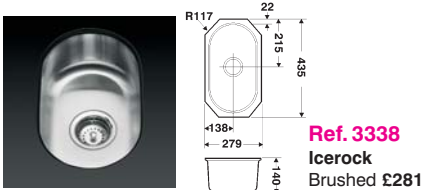

THE BOLD LOOK
OF **KOHLER.**

Icerock

Undermount

The Kohler **Icerocks** are manufactured in the US to the highest of standards. They are a highly versatile - mix and match separate bowls with square or soft corners, or choose between our double bowl options for the perfect solution in your kitchen.

A sound absorbing undercoat keeps the Icerock quiet when in use and adds extra strength to the very durable 1.22mm gauge stainless steel.

**Chrome 90mm
Strainer Wastes**
Single Bowl £21
Double Bowl £43

**Deluxe Waste
Option**
see page 235

All Models are
suitable for
Waste Disposers
see page 230

Stainless Steel
Undermount