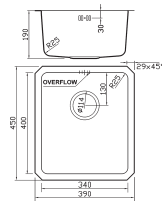

Ref. SA34

Salsa Single bowl
Brushed Steel £145

Bowl size 340/400/241mm
Cabinet Size 400mm