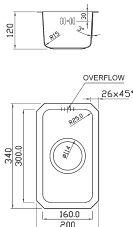

## Ref. SA77

**Salsa Double bowl**  
Brushed Steel £258

Bowl size left 356/400/194mm  
Bowl size right 354/300/191mm  
Cabinet Size 800mm

## Ref. SA34

**Salsa Single bowl**  
Brushed Steel £145

Bowl size 340/400/241mm  
Cabinet Size 400mm

## Ref. SA16

**Salsa Half bowl**  
Brushed Steel £75

Bowl size 160/300/120mm  
Cabinet Size 300mm

**Bowl Mats**  
see page 236

**Stainless Steel**  
Undermount