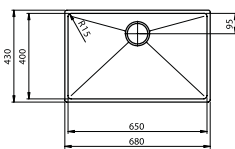

Cabinet size 300mm

**Ref. STE18**  
**Stereo**  
210/430/140  
Brushed Steel £166

Cabinet size 450mm

**Ref. STE34**  
**Stereo**  
370/430/200  
Brushed Steel £246

Cabinet size 500mm

**Ref. STE45**  
**Stereo**  
480/430/200  
Brushed Steel £268

Cabinet size 600mm

**Ref. STE50**  
**Stereo**  
530/430/200  
Brushed Steel £285

Cabinet size 600mm

**Ref. STD65**

**Stereo**  
580/430  
Main bowl depth 200  
Half bowl depth 140  
Brushed Steel £397

Cabinet size 700mm

**Ref. STE65**

**Stereo**  
680/430/200  
Brushed Steel £362

Cabinet size 800mm

**Ref. STE4034**

**Stereo**  
800/430/200  
Brushed Steel £475

CLEARWATER

**Bowl Mats**  
see page  
236

Stainless Steel  
Undermount