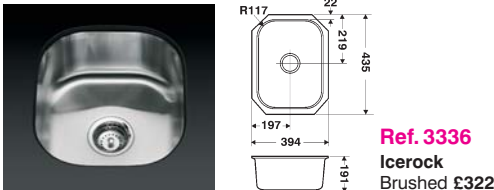

THE BOLD LOOK
OF **KOHLER.**

Icerock

Undermount

The Kohler **Icerocks** are manufactured in the US to the highest of standards. They are a highly versatile - mix and match separate bowls with square or soft corners, or choose between our double bowl options for the perfect solution in your kitchen.

A sound absorbing undercoat keeps the Icerock quiet when in use and adds extra strength to the very durable 1.22mm gauge stainless steel.

**Chrome 90mm
Strainer Wastes**
Single Bowl £21
Double Bowl £43

**Deluxe Waste
Option**
see page 235

All Models are
suitable for
Waste Disposers
see page 230

Stainless Steel
Undermount