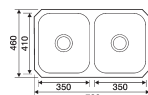

**Ref. SP480**  
Symphony  
480/400/195  
Satin £175

Cabinet Size 600mm

Cabinet Size 450mm

**Ref. SP14**  
Symphony  
Satin £140

Cabinet Size 600mm  
Depth 185mm

**Ref. SP20**  
Symphony  
Satin £220

Cabinet Size 600mm  
Depth 185mm

**Ref. SP25**  
Symphony  
Satin £220

Left or right hand main bowl

Cabinet Size 800mm  
Depth 190mm

**Ref. SP21**  
Symphony  
Satin £215

Left or right hand main bowl

Cabinet Size 800mm  
Depth 185mm

**Ref. SP22**  
Symphony  
Satin £231