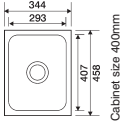

Just Undermount

The **Just** range of luxury undermount sinks are manufactured in America from 1.22mm gauge stainless steel and have been brush finished to give a lustrous grain effect. They have been treated on the underside with a sound absorbing undercoat.

medium corners

Deep Bowls