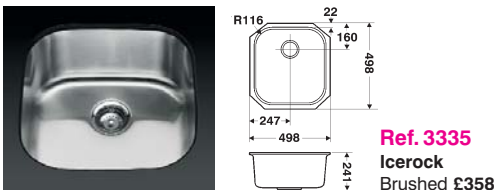

THE BOLD LOOK
OF **KOHLER.**

Icerock

Undermount

The Kohler **Icerocks** are manufactured in the US to the highest of standards. They are a highly versatile - mix and match separate bowls with square or soft corners, or choose between our double bowl options for the perfect solution in your kitchen.

A sound absorbing undercoat keeps the Icerock quiet when in use and adds extra strength to the very durable 1.22mm gauge stainless steel.

**Chrome 90mm
Strainer Wastes**
Single Bowl £21
Double Bowl £43

**Deluxe Waste
Option**
see page 235

All Models are
suitable for
Waste Disposers
see page 230

Stainless Steel
Undermount