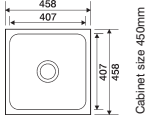

Ref. US13518B
Just 293/407/185
Brushed Steel £331

Ref. US1818B
Just 407/407/185
Brushed Steel £360