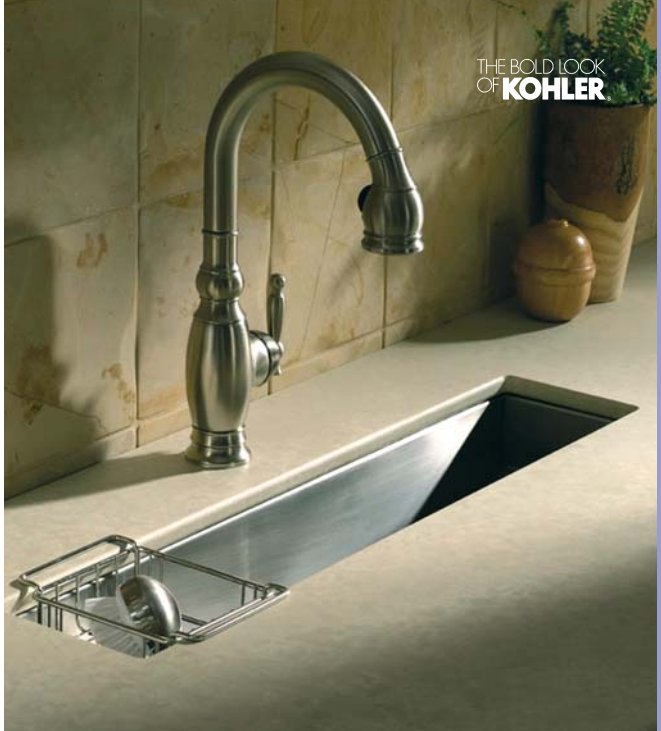

**Ref. 3140**  
Sliding Wooden Chopping Board £92

The unique bevelled edge allows a chopping board with a bevel that matches to sit neatly on the sink.

**Bottom Rinse Rack**

**Ref. 3141** (for model 3387) £184

**Ref. 3142** (for model 3388 & 3391) £164

**Ref. 3143** (for model 3389) £174

Trough 3187W

Trough 3971W shown with a Vinnata pull-out spray tap  
see page 206

## Trough Undermount

The **Trough Undermount** sinks are available in three sizes, all produced in high quality 1.2mm gauge stainless steel. These unique sinks have been formed with a gently sloping base to the centre to help drain the water efficiently away. Ideal for food preparation and entertaining.