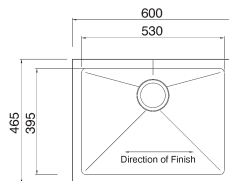

Ref. **SBE600**

Belfast

600/465/229

Brushed Steel £479

*Supplied with 90mm strainer waste and bowl drainer grid.
Suitable for waste disposer.*