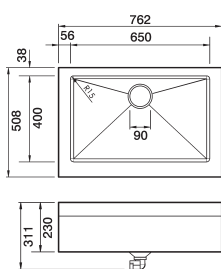

Ref. PUA 65

Purismo Star
762/508/230

Brushed Steel **£550**

Supplied with 90mm
strainer waste.