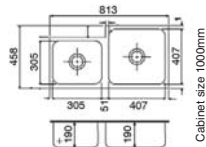

Ref. UODL 1832B
Just 1.75 bowl 763/407/190
Brushed Steel £691