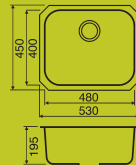

**Ref. SP164**  
Symphony  
164/300/100  
Satin £49

Cabinet Size 300mm

**Ref. SP350**  
Symphony  
350/290/165  
Satin £121

Cabinet Size 400mm

**Ref. SP410**  
Symphony  
410/350/185  
Satin £157

Cabinet Size 450mm

**Ref. SP480**  
Symphony  
480/400/195  
Satin £175

Cabinet Size 600mm

Cabinet Size 450mm

**Ref. SP14**  
Symphony  
Satin £140

Cabinet Size 600mm  
Depth 185mm

**Ref. SP20**  
Symphony  
Satin £220

Cabinet Size 600mm  
Depth 185mm