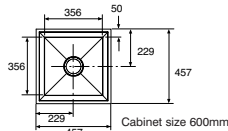

Poise 3389W-NA shown with Vinnata pull-out spray tap see page 206 - Trough 3187W seen beyond

The Poise unique bevelled edge

Poise 3391W-NA shown with chopping board in situ

**Ref. 3391W-NA**

**Poise**  
Single bowl 457/457/228  
Polished £1144