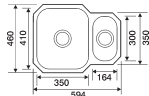

**Ref. SP164**  
Symphony  
164/300/100  
Satin £49

Cabinet Size 300mm

**Ref. SP350**  
Symphony  
350/290/165  
Satin £121

Cabinet Size 400mm

**Ref. SP410**  
Symphony  
410/350/185  
Satin £157

Cabinet Size 450mm

**Ref. SP480**  
Symphony  
480/400/195  
Satin £175

Cabinet Size 600mm

Cabinet Size 450mm

**Ref. SP14**  
Symphony  
Satin £140

Cabinet Size 600mm  
Depth 185mm

**Ref. SP20**  
Symphony  
Satin £220

Cabinet Size 600mm  
Depth 185mm

**Ref. SP25**  
Symphony  
Satin £220

Left or right hand main bowl

Cabinet Size 800mm  
Depth 190mm

**Ref. SP21**  
Symphony  
Satin £215

Left or right hand main bowl

Cabinet Size 800mm  
Depth 185mm

**Ref. SP22**  
Symphony  
Satin £231