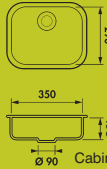

**Ref. SP164**  
Symphony  
164/300/100  
Satin £49

Cabinet Size 300mm

**Ref. SP350**  
Symphony  
350/290/165  
Satin £121

Cabinet Size 400mm

**Ref. SP410**  
Symphony  
410/350/185  
Satin £157

Cabinet Size 450mm