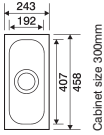

Ref. US9518B
Just 192/407/185
Brushed Steel £306