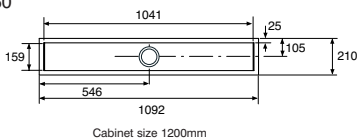

**Deluxe Waste  
Option**  
see page 235

**Ref. 3179W**  
**Icerock Trough**  
559/210/133  
£475

**Ref. 3187W**  
**Icerock Trough**  
838/210/160  
£689

**Ref. 3188W**  
**Icerock Trough**  
1092/210/160  
£843