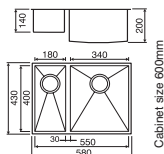

Ref. SK55
Stark
580/430/200
Brushed Steel £361