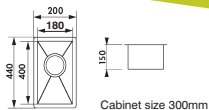

Ref. SK18
Stark
200/440/150
Brushed Steel £151