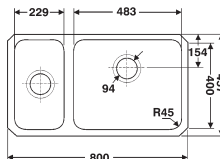

### Ref. 3350W

**Icerock** Double bowl Equal  
Brushed Steel £731

Interior left 356/400/191mm  
Interior right 356/400/191mm  
Cabinet Size 1000mm  
Accessories available -  
3294-NA, 3277-0, 3190-0

### Ref. 3351W

**Icerock** Double bowl Hi/Low  
Brushed Steel £737

Interior left 356/400/241mm  
Interior right 356/400/191mm  
Cabinet Size 1000mm  
Accessories available -  
3294-NA, 3277-0, 3190-0

### Ref. 3352W

**Icerock** 1.5 bowl  
Brushed Steel £699

Interior left 483/400/191mm  
Interior right 229/400/140mm  
Cabinet Size 1000mm  
Accessories available -  
3294-NA, 3277-0, 3190-0