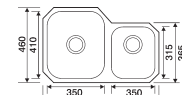

**Ref. SP164**  
Symphony  
164/300/100  
Satin £49

Cabinet Size 300mm

**Ref. SP350**  
Symphony  
350/290/165  
Satin £121

Cabinet Size 400mm

**Ref. SP410**  
Symphony  
410/350/185  
Satin £157

Cabinet Size 450mm

**Ref. SP480**  
Symphony  
480/400/195  
Satin £175

Cabinet Size 600mm

Cabinet Size 450mm

**Ref. SP14**  
Symphony  
Satin £140

Cabinet Size 600mm  
Depth 185mm

**Ref. SP20**  
Symphony  
Satin £220

Cabinet Size 600mm  
Depth 185mm

**Ref. SP25**  
Symphony  
Satin £220

Left or right hand main bowl

Cabinet Size 800mm  
Depth 190mm

**Ref. SP21**  
Symphony  
Satin £215

Left or right hand main bowl

Cabinet Size 800mm  
Depth 185mm

**Ref. SP22**  
Symphony  
Satin £231