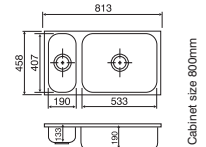

**Ref. US1821B**  
Just 483/407/185  
Brushed Steel £380

**Ref. US1824B**  
Just 560/407/185  
Brushed Steel £434

**Ref. US1830B**  
Just 712/407/185  
Brushed Steel £461

State left or right hand main bowl