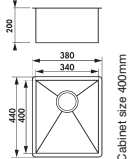

Ref. SK34
Stark
380/440/200
Brushed Steel £224