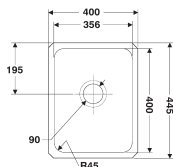

**Icerock** Single bowl

Brushed Steel **£291**

Interior 230/400/140mm

Cabinet Size 400mm

**Chrome 90mm  
Strainer Wastes**  
Single Bowl **£21**  
Double Bowl **£43**

**Ref. 3334W**

**Icerock** Single bowl

Brushed Steel **£378**

Interior 356/473/191mm

Cabinet Size 500mm

Accessories available - 3277-0

**Deluxe Waste  
Option**  
see page 235

**Ref. 3330W Deep**

**Icerock** Single bowl

Brushed Steel **£337**

Interior 356/400/241mm

Cabinet Size 600mm

Accessories available - 3277-0

**Ref. 3331W**

**Icerock** Single bowl

Brushed Steel **£337**

Interior 356/400/191mm

Cabinet Size 600mm

Accessories available - 3294-NA, 3277-0, 3190-0