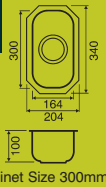

## Ref. SA16

**Salsa Half bowl**  
Brushed Steel £75

Bowl size 160/300/120mm  
Cabinet Size 300mm

**Bowl Mats**  
see page 236

**Stainless Steel**  
Undermount

**Ref. SP164**  
Symphony  
164/300/100  
Satin £49

Cabinet Size 300mm

**Ref. SP350**  
Symphony  
350/290/165  
Satin £121

Cabinet Size 400mm

**Ref. SP410**  
Symphony  
410/350/185  
Satin £157

Cabinet Size 450mm

**Ref. SP480**  
Symphony  
480/400/195  
Satin £175

Cabinet Size 600mm

Cabinet Size 450mm

**Ref. SP14**  
Symphony  
Satin £140

Cabinet Size 600mm  
Depth 185mm

**Ref. SP20**  
Symphony  
Satin £220

Cabinet Size 600mm  
Depth 185mm