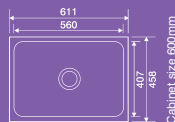

Ref. USX 1824A
Just 560/407/267
Brushed Steel £551

Deep Bowls

Ref. USX 1824A
Just 560/407/267
Brushed Steel £551