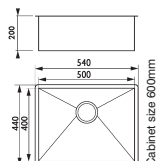

Ref. SK50
Stark
540/440/200
Brushed Steel £253