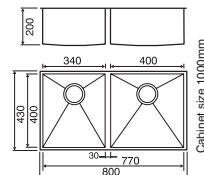

Ref. SK77
Stark
800/430/200
Brushed Steel £431