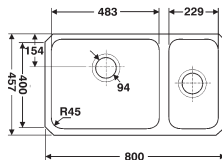

### Ref. 3350W

**Icerock** Double bowl Equal  
Brushed Steel £731

Interior left 356/400/191mm  
Interior right 356/400/191mm  
Cabinet Size 1000mm  
Accessories available -  
3294-NA, 3277-0, 3190-0

### Ref. 3351W

**Icerock** Double bowl Hi/Low  
Brushed Steel £737

Interior left 356/400/241mm  
Interior right 356/400/191mm  
Cabinet Size 1000mm  
Accessories available -  
3294-NA, 3277-0, 3190-0