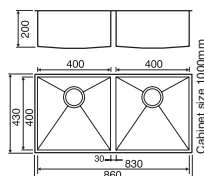

Ref. SK83
Stark
860/430/200
Brushed Steel £443