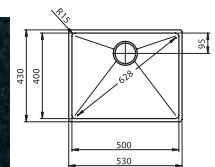

Cabinet size 300mm

**Ref. STE18**  
**Stereo**  
210/430/140  
Brushed Steel £166

Cabinet size 450mm

**Ref. STE34**  
**Stereo**  
370/430/200  
Brushed Steel £246

Cabinet size 500mm

**Ref. STE45**  
**Stereo**  
480/430/200  
Brushed Steel £268

Cabinet size 600mm

**Ref. STE50**  
**Stereo**  
530/430/200  
Brushed Steel £285

Cabinet size 600mm

**Ref. STD65**

**Stereo**  
580/430  
Main bowl depth 200  
Half bowl depth 140  
Brushed Steel £397

Cabinet size 700mm