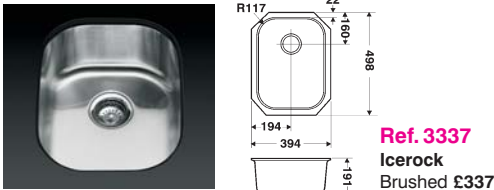

THE BOLD LOOK
OF **KOHLER.**

Icerock

Undermount

The Kohler **Icerocks** are manufactured in the US to the highest of standards. They are a highly versatile - mix and match separate bowls with square or soft corners, or choose between our double bowl options for the perfect solution in your kitchen.

A sound absorbing undercoat keeps the Icerock quiet when in use and adds extra strength to the very durable 1.22mm gauge stainless steel.

**Chrome 90mm
Strainer Wastes**
Single Bowl £21
Double Bowl £43

**Deluxe Waste
Option**
see page 235

All Models are
suitable for
Waste Disposers
see page 230

Stainless Steel
Undermount