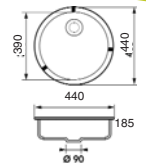

**Ref. SP164**  
Symphony  
164/300/100  
Satin £49

Cabinet Size 300mm

**Ref. SP350**  
Symphony  
350/290/165  
Satin £121

Cabinet Size 400mm

**Ref. SP410**  
Symphony  
410/350/185  
Satin £157

Cabinet Size 450mm

**Ref. SP480**  
Symphony  
480/400/195  
Satin £175

Cabinet Size 600mm

Cabinet Size 450mm

**Ref. SP14**  
Symphony  
Satin £140

Cabinet Size 600mm  
Depth 185mm

**Ref. SP20**  
Symphony  
Satin £220

Cabinet Size 600mm  
Depth 185mm