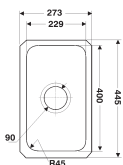

### Ref. 3351W

**Icerock** Double bowl Hi/Low  
Brushed Steel £737

Interior left 356/400/241mm  
Interior right 356/400/191mm  
Cabinet Size 1000mm  
Accessories available -  
3294-NA, 3277-0, 3190-0

### Ref. 3352W

**Icerock** 1.5 bowl  
Brushed Steel £699

Interior left 483/400/191mm  
Interior right 229/400/140mm  
Cabinet Size 1000mm  
Accessories available -  
3294-NA, 3277-0, 3190-0

### Ref. 3352B-L

**Icerock** 1.5 bowl  
Brushed Steel £699

Interior left 229/400/140mm  
Interior right 483/400/191mm  
Cabinet Size 1000mm  
Accessories available -  
3294-NA, 3277-0, 3190-0

**Ref. 3333W**

**Icerock** Single bowl

Brushed Steel **£291**

Interior 230/400/140mm

Cabinet Size 400mm

**Chrome 90mm  
Strainer Wastes**  
Single Bowl **£21**  
Double Bowl **£43**

**Ref. 3334W**

**Icerock** Single bowl

Brushed Steel **£378**