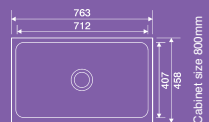

Ref. USX 1830A
Just 712/407/267
Brushed Steel £595

Ref. USX 1830A
Just 712/407/267
Brushed Steel £595

Just Undermount

The **Just** range of luxury undermount sinks are manufactured in America from 1.22mm gauge stainless steel and have been brush finished to give a lustrous grain effect. They have been treated on the underside with a sound absorbing undercoat.

medium corners