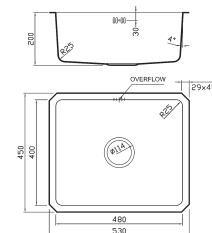

Cabinet size 600mm

**Ref. STE50**  
**Stereo**  
530/430/200  
Brushed Steel £285

Cabinet size 600mm

**Ref. STD65**

**Stereo**  
580/430  
Main bowl depth 200  
Half bowl depth 140  
Brushed Steel £397

Cabinet size 700mm

### Ref. SA53L

**Salsa 1.5 bowl LHB**

Brushed Steel **£232**

Bowl size 340/400/190mm  
1/2 Bowl size 160/300/120mm  
Cabinet Size 600mm

### Ref. SA53R

**Salsa 1.5 bowl RHB**

Brushed Steel **£232**

Bowl size 340/400/190mm  
1/2 Bowl size 160/300/120mm  
Cabinet Size 600mm

### Ref. SA48

**Salsa Single bowl**

Brushed Steel **£180**

Bowl size 480/400/200mm  
Cabinet Size 600mm