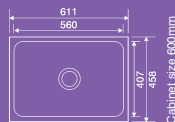

**Ref. UODLM 1832B**  
Just 1.5 bowl 763/407/190  
Brushed Steel £716

State left or right hand main bowl

**Ref. UODL 1832B**  
Just 1.75 bowl 763/407/190  
Brushed Steel £691

**Ref. UD 1832B**  
Just 2.0 bowl 763/407/190  
Brushed Steel £728