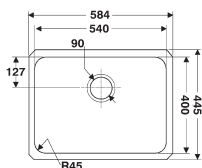

Cabinet Size 600mm

Accessories available - 3277-0

**Ref. 3331W**

**Icerock** Single bowl

Brushed Steel **£337**

Interior 356/400/191mm

Cabinet Size 600mm

Accessories available - 3294-NA, 3277-0, 3190-0

**Ref. 3332W**

**Icerock** Single bowl

Brushed Steel **£404**

Interior 540/400/191mm

Cabinet Size 800mm

Accessories available - 3294-NA, 3277-0, 3192-0

**Ref. 3325W Deep**

**Icerock** Single bowl