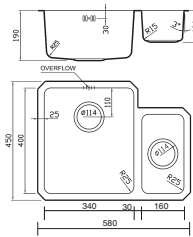

Cabinet size 600mm

**Ref. STE50**  
**Stereo**  
530/430/200  
Brushed Steel £285

Cabinet size 600mm

**Ref. STD65**

**Stereo**  
580/430  
Main bowl depth 200  
Half bowl depth 140  
Brushed Steel £397

Cabinet size 700mm

### Ref. SA53L

**Salsa 1.5 bowl LHB**

Brushed Steel **£232**

Bowl size 340/400/190mm  
1/2 Bowl size 160/300/120mm  
Cabinet Size 600mm