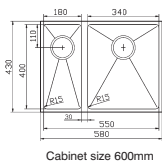

Cabinet size 300mm

**Ref. STE18**  
**Stereo**  
210/430/140  
Brushed Steel £166

Cabinet size 450mm

**Ref. STE34**  
**Stereo**  
370/430/200  
Brushed Steel £246

Cabinet size 500mm

**Ref. STE45**  
**Stereo**  
480/430/200  
Brushed Steel £268

Cabinet size 600mm

**Ref. STE50**  
**Stereo**  
530/430/200  
Brushed Steel £285

Cabinet size 600mm

**Ref. STD65**

**Stereo**  
580/430  
Main bowl depth 200  
Half bowl depth 140  
Brushed Steel £397

Cabinet size 700mm