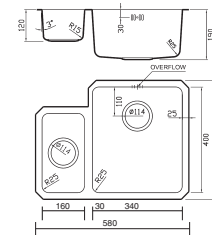

Cabinet size 600mm

**Ref. STE50**  
**Stereo**  
530/430/200  
Brushed Steel £285

Cabinet size 600mm

**Ref. STD65**

**Stereo**  
580/430  
Main bowl depth 200  
Half bowl depth 140  
Brushed Steel £397

Cabinet size 700mm

### Ref. SA53L

**Salsa 1.5 bowl LHB**

Brushed Steel **£232**

Bowl size 340/400/190mm  
1/2 Bowl size 160/300/120mm  
Cabinet Size 600mm

### Ref. SA53R

**Salsa 1.5 bowl RHB**

Brushed Steel **£232**

Bowl size 340/400/190mm  
1/2 Bowl size 160/300/120mm  
Cabinet Size 600mm