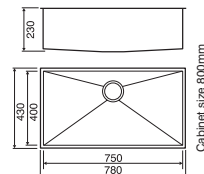

Ref. SK75
Stark
780/430/230
Brushed Steel £377