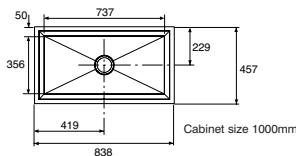

Ref. 3387W-NA

Poise
Single bowl 838/457/228
Polished £1226