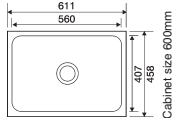

Ref. US1824B
Just 560/407/185
Brushed Steel £434