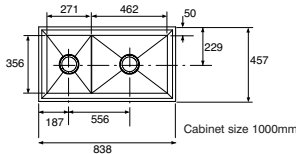

Ref. 3389W-NA

Poise
1.75 bowl 838/457/228
Polished £1533