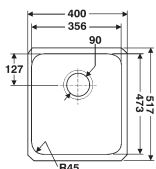

### Ref. 3352W

**Icerock** 1.5 bowl  
Brushed Steel £699

Interior left 483/400/191mm  
Interior right 229/400/140mm  
Cabinet Size 1000mm  
Accessories available -  
3294-NA, 3277-0, 3190-0

### Ref. 3352B-L

**Icerock** 1.5 bowl  
Brushed Steel £699

Interior left 229/400/140mm  
Interior right 483/400/191mm  
Cabinet Size 1000mm  
Accessories available -  
3294-NA, 3277-0, 3190-0

**Ref. 3333W**

**Icerock** Single bowl

Brushed Steel **£291**

Interior 230/400/140mm

Cabinet Size 400mm

**Chrome 90mm  
Strainer Wastes**  
Single Bowl **£21**  
Double Bowl **£43**

**Ref. 3334W**

**Icerock** Single bowl

Brushed Steel **£378**

Interior 356/473/191mm

Cabinet Size 500mm

Accessories available - 3277-0

**Deluxe Waste  
Option**  
see page 235

**Ref. 3330W Deep**

**Icerock** Single bowl

Brushed Steel **£337**

Interior 356/400/241mm