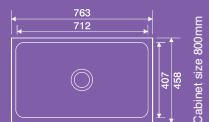

Ref. USX 1830A
Just 712/407/267
Brushed Steel £595

Ref. USX 1830A
Just 712/407/267
Brushed Steel £595