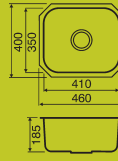

**Ref. SP164**  
Symphony  
164/300/100  
Satin £49

Cabinet Size 300mm

**Ref. SP350**  
Symphony  
350/290/165  
Satin £121

Cabinet Size 400mm

**Ref. SP410**  
Symphony  
410/350/185  
Satin £157

Cabinet Size 450mm

**Ref. SP480**  
Symphony  
480/400/195  
Satin £175

Cabinet Size 600mm

Cabinet Size 450mm

**Ref. SP14**  
Symphony  
Satin £140

Cabinet Size 600mm  
Depth 185mm

**Ref. SP20**  
Symphony  
Satin £220

Cabinet Size 600mm  
Depth 185mm