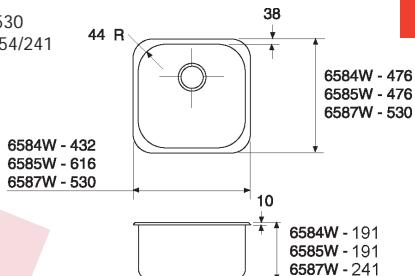

Ref. 6586W

External 305/476
Internal 229/400/140
White £282

Chrome Waste £21

Deluxe Waste Options
see page 61

Irontones

6584W and 6586W shown with Essex tap.

Iron/Tone Accessories

Ref. 3277
Wire Basket (White)
(for 6584/6585W) £67

Ref. 3192
Bottom Rinse Rack (White)
Large (for 6585W) £60

Ref. 3190
Bottom Rinse Rack (White)
Small (for 6584W) £45

Ref. 3294
Wooden Chopping Board
(for 6584W/6585W) £62

Ref. 6587W

External 530/530
Internal 454/454/241
White £388