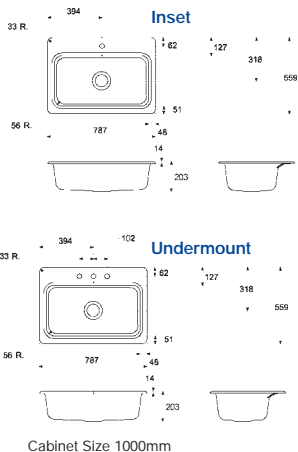

Ref. 6006W
Bottom Rinse Rack £54

Ref. 6512W
Chopping Board £65

Chrome Waste
Single bowl £21
Double bowl £43

Deluxe Waste Options
see page 61

Ref. 5986 W-1 Undermount
Ref. 5988 W-1 Inset
Single bowl 838/559
Depth 254mm White £506

KOHLER
Cast Iron

Bakersfield Accessories

Ref. 6517
Bottom Rinse Rack
White £72

Ref. 5836
Chopping Board £87

Bakersfield Undermount shown with Palacio tap.

Bakersfield

The Bakersfield's huge proportions make this classic single bowl sink a distinctive solution for both modern and traditional settings. It is available in both Inset and Undermount installations.

Ref. 5832W-1
Inset single bowl
787/559/203
White £465

Ref. 5834W-3U
Undermount single
bowl 787/559/203
White £446

Bakersfield shown with optional chopping board and bottom rinse rack.

Deerfield

The Deerfield is a versatile inset double equal bowl, manufactured as all our Cast Iron sinks with ultra thick enamel ensuring a long lasting lustrous appearance.

Chrome Waste
Single bowl £21
Double bowl £43

Deluxe Waste
Options
see page 61

Ref. 6039
Bottom Rinse Rack £69

Cabinet Size 1000mm

Ref. 5815W-1
Inset double bowl
838/559/203
White £452

Ref. 6588W

External dia 365
Internal dia 292/127 deep
White £271