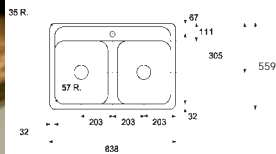

Ref. 5832W-1
Inset single bowl
787/559/203
White £465

Ref. 5834W-3U
Undermount single
bowl 787/559/203
White £446

Bakersfield shown with optional chopping board and bottom rinse rack.

Deerfield

The Deerfield is a versatile inset double equal bowl, manufactured as all our Cast Iron sinks with ultra thick enamel ensuring a long lasting lustrous appearance.

Chrome Waste
Single bowl £21
Double bowl £43

Deluxe Waste
Options
see page 61

Ref. 6039
Bottom Rinse Rack £69

Cabinet Size 1000mm

Ref. 5815W-1
Inset double bowl
838/559/203
White £452

Ref. 6588W

External dia 365
Internal dia 292/127 deep
White £271