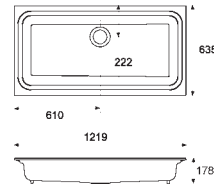

Ref. 6035
Wooden Chopping
Board £82

Ref. 6026
Integral Wooden
Grate £145

Ref. 6607W-4
Sit-On Utility Sink
White £1733
Tap Centres 203mm

The Harbourview has to be seen to really appreciate its sheer opulence. It truly is a luxury multi-tasking sink and with the additional accessories it's flexibility is endless.