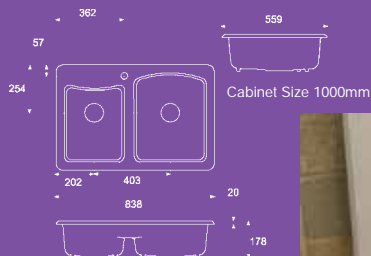

Ashland

Ref. 5809 W-1
2 bowl inset 838/559
Depth 178mm
White £446