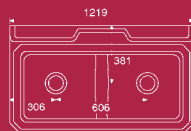

Ref. 6607W-4
Sit-On Utility Sink
White £1733
Tap Centres 203mm