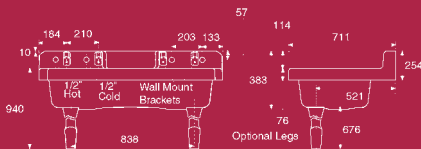

Ref. 6585W

External 616/476
Internal 540/400/191
White £344

Cast Iron Undermount & Inset

Ref. 6617
Fireclay Legs £439

Chrome Waste
Single bowl £21
Double bowl £43

Deluxe Waste
Options
see page 61

Ref. 6029 LH & RH
Bottom Rinse Rack
Stainless Steel
£151 each

Ref. 6035
Wooden Chopping
Board £82

Ref. 6026
Integral Wooden
Grate £145

Ref. 6607W-4
Sit-On Utility Sink
White £1733
Tap Centres 203mm

The Harbourview has to be seen to really appreciate its sheer opulence. It truly is a luxury multi-tasking sink and with the additional accessories it's flexibility is endless.