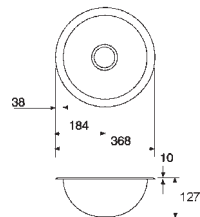

Ref. 5832W-1
Inset single bowl
787/559/203
White £465

Ref. 5834W-3U
Undermount single
bowl 787/559/203
White £446

Bakersfield shown with optional chopping board and bottom rinse rack.

Deerfield

The Deerfield is a versatile inset double equal bowl, manufactured as all our Cast Iron sinks with ultra thick enamel ensuring a long lasting lustrous appearance.

Chrome Waste
Single bowl £21
Double bowl £43

Deluxe Waste
Options
see page 61

Ref. 6039
Bottom Rinse Rack £69

Cabinet Size 1000mm

Ref. 5815W-1
Inset double bowl
838/559/203
White £452

Ref. 6588W

External dia 365
Internal dia 292/127 deep
White £271

Ref. 6586W

External 305/476
Internal 229/400/140
White £282

Chrome Waste £21

Deluxe Waste Options
see page 61

Irontones

6584W and 6586W shown with Essex tap.

Iron/Tone Accessories

Ref. 3277
Wire Basket (White)
(for 6584/6585W) £67