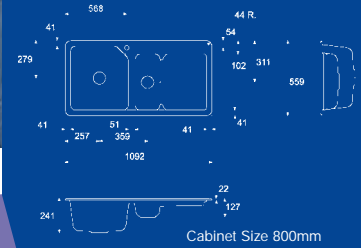

Ref. 5907
Wooden Grate
and Chopping
Board £214

Chrome Waste
Single bowl £21
Double bowl £43

**Deluxe Waste
Option**
see page 61

Ref. 5904W-1
1.5 bowl inset 1092/559
Depth 241mm Half bowl 127mm
White £944
Right hand drainer only - as picture.

Efficiency

The **Efficiency** is an inset sink that offers a no drainer design affording generously proportioned bowls crafted in lustrous enamelled Cast Iron. The offset tap ledge is designed to maximise the bowl volume with great style.

Chrome Waste
Single bowl £21
Double bowl £43

Deluxe Waste
Options
see page 61

Ref. 6039
Bottom Rinse Rack £69

Cabinet Size 1000mm

Ref. 5815W-1
Inset double bowl
838/559/203
White £452

Ref. 6588W

External dia 365
Internal dia 292/127 deep
White £271