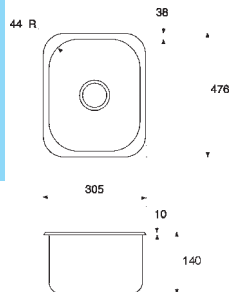

Ref. 5832W-1
Inset single bowl
787/559/203
White £465

Ref. 5834W-3U
Undermount single
bowl 787/559/203
White £446

Bakersfield shown with optional chopping board and bottom rinse rack.

Deerfield

The Deerfield is a versatile inset double equal bowl, manufactured as all our Cast Iron sinks with ultra thick enamel ensuring a long lasting lustrous appearance.

Chrome Waste
Single bowl £21
Double bowl £43

Deluxe Waste
Options
see page 61

Ref. 6039
Bottom Rinse Rack £69

Cabinet Size 1000mm

Ref. 5815W-1
Inset double bowl
838/559/203
White £452

Ref. 6588W

External dia 365
Internal dia 292/127 deep
White £271

Ref. 6586W

External 305/476
Internal 229/400/140
White £282

Chrome Waste £21

Deluxe Waste Options
see page 61

Irontones

6584W and 6586W shown with Essex tap.

Iron/Tone Accessories

Ref. 3277
Wire Basket (White)
(for 6584/6585W) £67