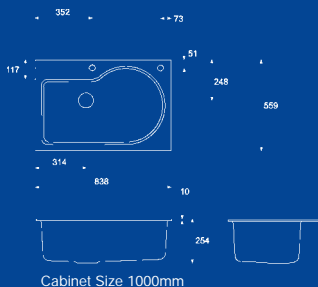

Ref. 6038
Large Bottom Rinse Rack £67
Ref. 6621
Small Bottom Rinse Rack £53

Charantes

The **Charantes** is a uniquely designed sink, it can be fitted either as a standard inset or as an undermount. The curved styling allows a huge capacity whilst maintaining a very elegant look.

Ref. 6006W
Bottom Rinse Rack £54

Ref. 6512W
Chopping Board £65

Chrome Waste
Single bowl £21
Double bowl £43

Deluxe Waste Options
see page 61

Ref. 5986 W-1 Undermount
Ref. 5988 W-1 Inset
Single bowl 838/559
Depth 254mm White £506

Chrome Waste
Single bowl £21
Double bowl £43

Deluxe Waste
Options
see page 61

Ref. 6039
Bottom Rinse Rack £69

Cabinet Size 1000mm

Ref. 5815W-1
Inset double bowl
838/559/203
White £452

Ref. 6588W

External dia 365
Internal dia 292/127 deep
White £271