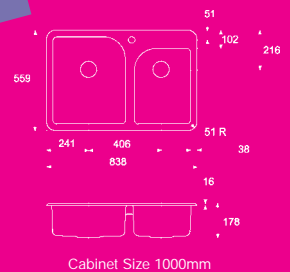

Ref. 5907
Wooden Grate
and Chopping
Board £214

Chrome Waste
Single bowl £21
Double bowl £43

**Deluxe Waste
Option**
see page 61

Ref. 5904W-1
1.5 bowl inset 1092/559
Depth 241mm Half bowl 127mm
White £944
Right hand drainer only - as picture.

Efficiency

The **Efficiency** is an inset sink that offers a no drainer design affording generously proportioned bowls crafted in lustrous enamelled Cast Iron. The offset tap ledge is designed to maximise the bowl volume with great style.

Ref. 5948 W-1
1.75 bowl inset 838/559
Depth 178mm
White £382

Ashland

Ref. 5809 W-1
2 bowl inset 838/559
Depth 178mm
White £446

The **Ashland** is another no drainer option this time offering an elegant swerving tap ledge.

Chrome Waste
Single bowl £21
Double bowl £43

Deluxe Waste
Options
see page 61

Ref. 6039
Bottom Rinse Rack £69

Cabinet Size 1000mm

Ref. 5815W-1
Inset double bowl
838/559/203
White £452

Ref. 6588W

External dia 365
Internal dia 292/127 deep
White £271