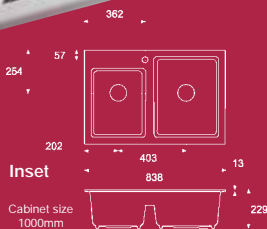

Cast Iron Undermount, Inset & Tile-In