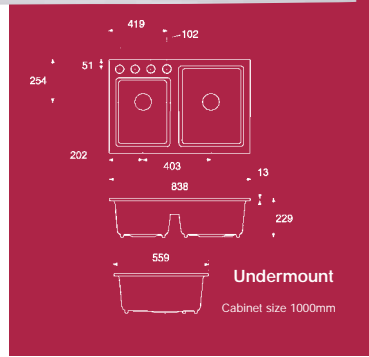

Cast Iron Undermount, Inset & Tile-In