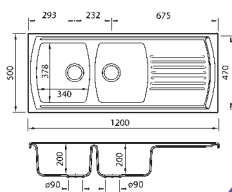

Cut-out size: 815/460

Cabinet size 800mm

Ref. SO1B

Single bowl

Single drainer 850/500

White £258

Pergamon £297

Cut-out size: 815/460

Cabinet size 500mm

Ref. SO15B

1.5 bowl

Single drainer 1000/500

White £316

Pergamon £373

Cut-out size: 950/460

Cabinet size 600mm

Ref. SO2BD

Double bowl
Single drainer
1200/500

White £386

Pergamon £443

Cut-out size: 1140/460

Cabinet size 800mm

Ref. BD500
Sliding Wooden
Cutting Board £40

Stainless Steel half
Bowl Strainer £52

Pop-up
Chrome Waste
Supplied as standard

Cabinet size 600mm

Ref. 9011
Tenor 1.5 bowl
with drainer
White £402
Colours £476
Cut-out size: 945/470

Cabinet size 800mm

Ref. 9021
Tenor 1.75 bowl
with drainer
White £463
Colours £497
Cut-out size: 1125/470