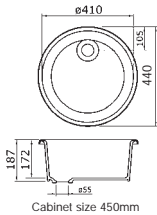

Rondo Inset

The ever popular round bowl and drainer are a really neat solution. They look great in either traditional or modern settings and offer enormous versatility. Choose to fit both bowl and drainer, two bowls or just one bowl only - not a bad choice as a secondary rinse bowl.

Please note the waste for the drainer has a specially designed shallow profile that allows a drawer or appliance to be fitted beneath it.

Chef Inset

The **Chef** continues the traditional theme with a simple classic single bowl with generous dimensions and with an Olympic bowl depth of 250mm.

The **Chef** shares the high quality glaze finish as the **Bistro** and will be perfect choice in a farmhouse style kitchen.