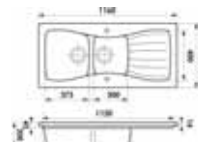

Ref. SO2BD

Double bowl
Single drainer
1200/500

White £386

Pergamon £443

Cut-out size: 1140/460

Cabinet size 800mm

Ref. BD500
Sliding Wooden
Cutting Board £40

Stainless Steel half
Bowl Strainer £52

Pop-up
Chrome Waste
Supplied as standard

Cabinet size 600mm

Ref. 9011
Tenor 1.5 bowl
with drainer
White £402
Colours £476
Cut-out size: 945/470

Cabinet size 800mm

Ref. 9021
Tenor 1.75 bowl
with drainer
White £463
Colours £497
Cut-out size: 1125/470