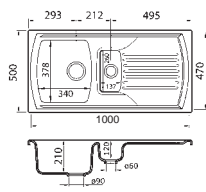

Cut-out size: 815/460

Cabinet size 800mm

Ref. SO1B

Single bowl

Single drainer 850/500

White £258

Pergamon £297

Cut-out size: 815/460

Cabinet size 500mm

Ref. SO15B

1.5 bowl

Single drainer 1000/500

White £316

Pergamon £373

Cut-out size: 950/460

Cabinet size 600mm

Ref. SO2BD

Double bowl
Single drainer
1200/500

White £386

Pergamon £443

Cut-out size: 1140/460

Cabinet size 800mm

Ref. BD500
Sliding Wooden
Cutting Board £40

Stainless Steel half
Bowl Strainer £52

Pop-up
Chrome Waste
Supplied as standard

Cabinet size 600mm

Ref. 9011
Tenor 1.5 bowl
with drainer
White £402
Colours £476
Cut-out size: 945/470

Cabinet size 800mm

Ref. 9021
Tenor 1.75 bowl
with drainer
White £463
Colours £497
Cut-out size: 1125/470