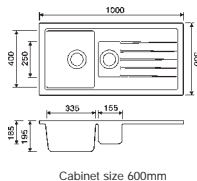

Pop-up
Chrome Waste
Supplied as standard

Cabinet size 600mm

Ref. 9011
Tenor 1.5 bowl
with drainer
White £402
Colours £476
Cut-out size: 945/470

Cabinet size 800mm

Ref. 9021
Tenor 1.75 bowl
with drainer
White £463
Colours £497
Cut-out size: 1125/470

Ref. RUC10
Rumba Single bowl and drainer
925/500/195
White **£381**

Cut-out size: 895/470

Ref. RUC15
Rumba 1.5 bowl and drainer
1000/500/195
White **£391**

Cut-out size: 970/470

Tap Holes
Supplied with reversible semi-drilled 'knock-out' tap-holes