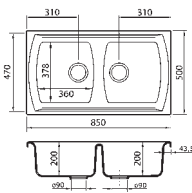

Cut-out size: 815/460

Cabinet size 800mm

Ref. SO1B

Single bowl

Single drainer 850/500

White £258

Pergamon £297

Cut-out size: 815/460

Cabinet size 500mm

Ref. SO15B

1.5 bowl

Single drainer 1000/500

White £316

Pergamon £373

Cut-out size: 950/460

Cabinet size 600mm

Pop-up
Chrome Waste
Supplied as standard

Cabinet size 600mm

Ref. 9011
Tenor 1.5 bowl
with drainer
White £402
Colours £476
Cut-out size: 945/470

Cabinet size 800mm

Ref. 9021
Tenor 1.75 bowl
with drainer
White £463
Colours £497
Cut-out size: 1125/470