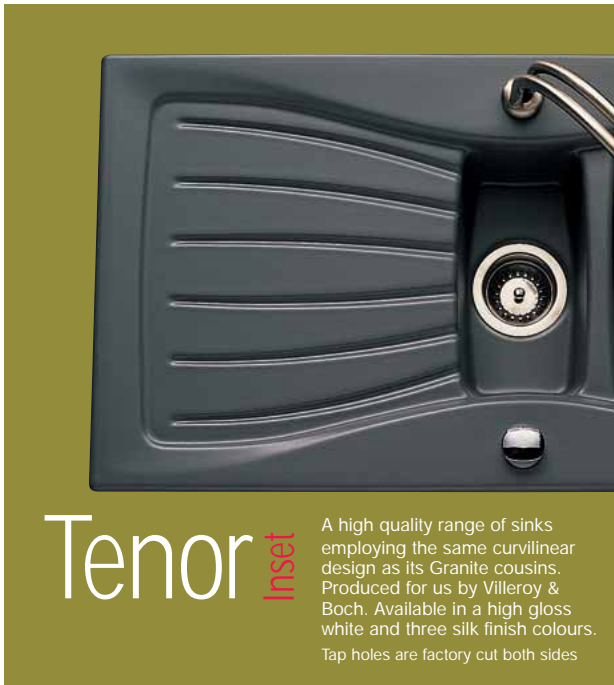

Colours

Tenor shown in Black

Tenor *Inset*

A high quality range of sinks employing the same curvilinear design as its Granite cousins. Produced for us by Villeroy & Boch. Available in a high gloss white and three silk finish colours. Tap holes are factory cut both sides