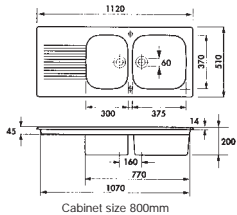

Pop-up
Chrome Waste
Supplied as standard

Cabinet size 600mm

Ref. 9011
Tenor 1.5 bowl
with drainer
White £402
Colours £476
Cut-out size: 945/470

Cabinet size 800mm

Ref. 9021
Tenor 1.75 bowl
with drainer
White £463
Colours £497
Cut-out size: 1125/470

Ref. RUC10
Rumba Single bowl and drainer
925/500/195
White **£381**

Cut-out size: 895/470

Ref. RUC15
Rumba 1.5 bowl and drainer
1000/500/195
White **£391**

Cut-out size: 970/470

Tap Holes
Supplied with reversible semi-drilled 'knock-out' tap-holes

Ref. 90000

Ravel
Single bowl and drainer
920/510/210

Price A Colours £303
Price B Colours £368

Cut-out size: 880/460

Cabinet size 500mm

Tap Holes
Supplied with reversible semi-drilled 'knock-out' tap-holes

Ref. 90001

Ravel
1.75 bowl and drainer
1120/510/200

Price A Colours £318
Price B Colours £382

Cut-out size: 1085/460

Cabinet size 800mm

Ceramic Inset

60mm Strainer Waste Chrome £16

Rondo Inset