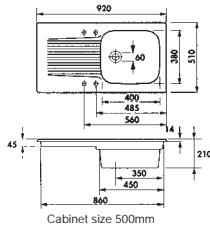

Ref. RUC10
Rumba Single bowl and drainer
925/500/195
White **£381**

Cut-out size: 895/470

Ref. RUC15
Rumba 1.5 bowl and drainer
1000/500/195
White **£391**

Cut-out size: 970/470

Tap Holes
Supplied with reversible semi-drilled 'knock-out' tap-holes

Ref. 90000

Ravel
Single bowl and drainer
920/510/210

Price A Colours £303
Price B Colours £368

Cut-out size: 880/460

Cabinet size 500mm

Tap Holes
Supplied with reversible semi-drilled 'knock-out' tap-holes

Ref. 90001

Ravel
1.75 bowl and drainer
1120/510/200

Price A Colours £318
Price B Colours £382

Cut-out size: 1085/460

Cabinet size 800mm

Ceramic Inset

60mm Strainer Waste Chrome £16

Rondo Inset