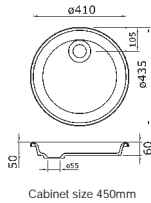

Chef Inset

The **Chef** continues the traditional theme with a simple classic single bowl with generous dimensions and with an Olympic bowl depth of 250mm.

The **Chef** shares the high quality glaze finish as the **Bistro** and will be perfect choice in a farmhouse style kitchen.