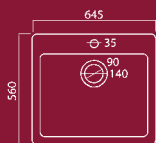

Ref. CH645
Chef
Single bowl
645/560/250
White £303