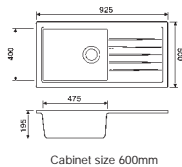

Pop-up
Chrome Waste
Supplied as standard

Cabinet size 600mm

Ref. 9011
Tenor 1.5 bowl
with drainer
White £402
Colours £476
Cut-out size: 945/470

Cabinet size 800mm

Ref. 9021
Tenor 1.75 bowl
with drainer
White £463
Colours £497
Cut-out size: 1125/470

Ref. RUC10
Rumba Single bowl and drainer
925/500/195
White **£381**

Cut-out size: 895/470

Ref. RUC15
Rumba 1.5 bowl and drainer
1000/500/195
White **£391**

Cut-out size: 970/470

Tap Holes
Supplied with reversible semi-drilled 'knock-out' tap-holes