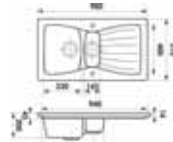

Ref. SO2BD

Double bowl
Single drainer
1200/500

White £386

Pergamon £443

Cut-out size: 1140/460

Cabinet size 800mm

Ref. BD500
Sliding Wooden
Cutting Board £40

Stainless Steel half
Bowl Strainer £52

Pop-up
Chrome Waste
Supplied as standard

Cabinet size 600mm

Ref. 9011
Tenor 1.5 bowl
with drainer
White £402
Colours £476
Cut-out size: 945/470

Cabinet size 800mm

Ref. 9021
Tenor 1.75 bowl
with drainer
White £463
Colours £497
Cut-out size: 1125/470