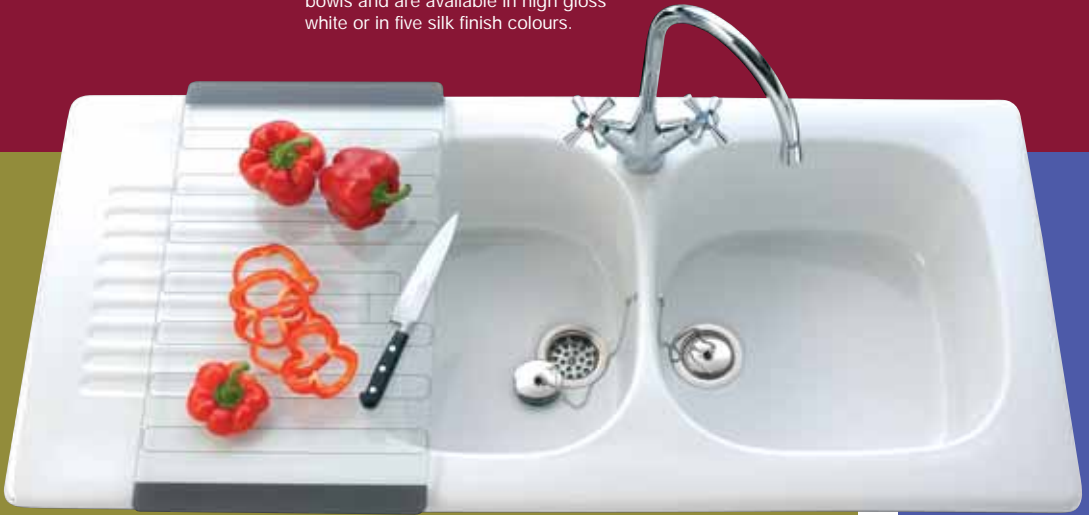

Rumba Inset

The Rumba's classic design allows these sinks to suit both traditional and modern settings. There are two models - the RUC10 boasts a jumbo size bowl that will easily contain oversized pots and pans whilst the RUC15 benefits from a useful half bowl. Both models are suitable for a waste disposer.

Ref. RUC10
Rumba Single bowl and drainer
925/500/195
White **£381**

Cut-out size: 895/470

Ref. RUC15
Rumba 1.5 bowl and drainer
1000/500/195
White **£391**

Cut-out size: 970/470

Tap Holes
Supplied with reversible semi-drilled 'knock-out' tap-holes

Speckle Beige Silk Finish

Ravel Inset

These french sinks have been designed to look most at home in a farmhouse style kitchen. Both models boast generous size bowls and are available in high gloss white or in five silk finish colours.