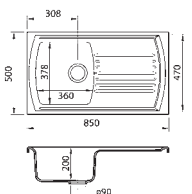

Cut-out size: 815/460

Cabinet size 800mm

Ref. SO1B

Single bowl

Single drainer 850/500

White £258

Pergamon £297

Cut-out size: 815/460

Cabinet size 500mm

Ref. SO15B

1.5 bowl

Single drainer 1000/500

White £316

Pergamon £373

Cut-out size: 950/460

Cabinet size 600mm

Ref. SO2BD

Double bowl
Single drainer
1200/500

White £386

Pergamon £443

Cut-out size: 1140/460

Cabinet size 800mm

Ref. BD500
Sliding Wooden
Cutting Board £40

Stainless Steel half
Bowl Strainer £52

Pop-up
Chrome Waste
Supplied as standard

Cabinet size 600mm

Ref. 9011
Tenor 1.5 bowl
with drainer
White £402
Colours £476
Cut-out size: 945/470

Cabinet size 800mm

Ref. 9021
Tenor 1.75 bowl
with drainer
White £463
Colours £497
Cut-out size: 1125/470