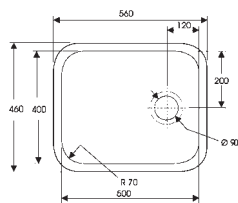

THE BOLD LOOK
OF **KOHLER**

Ceramic
Undermount