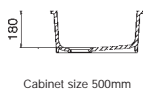

Ref. LNR1WH
Lincoln Round bowl
White £231