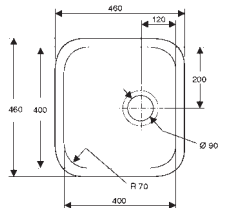

Fruits of Labour

Undermount

Taking a cue from the renaissance period, Fruits of Labour presents bands of herbaceous leaves, plums, limes, pears and peapods. The bottom is adorned with a blue and white checkerboard pattern.

Ref. 14578/FL
Fruits of Labour
Single Bowl
400/400/180
£976