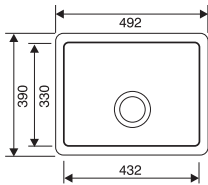

Ref. 14265
Saree
 Single Bowl
 432/380/115
 £976

Saree detail

THE BOLD LOOK
 OF **KOHLER**

All Models are
 suitable for
 Waste Disposers
 see page 114

Ceramic
 Undermount

Cabinet size 500mm

Ref. 4648
Solo Single bowl
410/390/180
White £209

Cabinet size 300mm

Ref. 4825
Solo Single bowl
410/185/130
White £166

Solo

Undermount

The Solo is a slightly cheaper option to the Modultop, this time with a high gloss white finish. (These sinks can be installed as either undermount or inset and are therefore also illustrated on page 70).