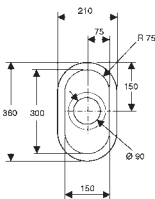

Ref. 19941
Modultop
250/400/160
White £189
Calisson £189
Graphite £217