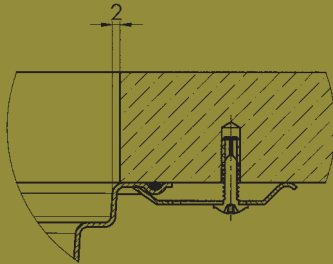

Undermount sink installation

Undermount sinks are installed underneath solid surface worktops such as granite, stone or wood. They can not be fitted with laminate or melamine worktops. They are fixed by specially designed clips as illustrated below (all fixings are included).