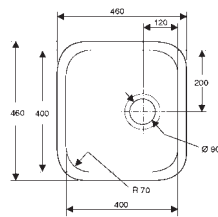

Highlands

Undermount

Borrowing from the rich tradition of tapestry waving, Highlands features both organic and textural design elements. Greens, mahogany 24-carat gold effortlessly convey the luxurious feel of this design.

Ref. 14578/H
Highland
Single Bowl
400/400/180
£976