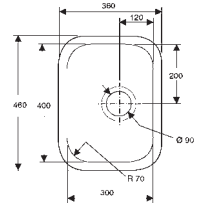

Undermounts

The current fashion for solid surface worktops has led to the increasing number of undermounted sink options available. We offer four ranges within our ceramic collection; the **Modultop** (shown opposite and below), the similar but high gloss **Solo**, the combined 1.5 bowl **Vero** and a round bowl and drainer **Lincoln** (shown on the following page).

Undermount sink installation

Undermount sinks are installed underneath solid surface worktops such as granite, stone or wood. They can not be fitted with laminate or melamine worktops. They are fixed by specially designed clips as illustrated below (all fixings are included).

Modultop

Undermount

The **Modultop** is a high quality product manufactured by Kohler with a sophisticated silky white finish.

Five size options are available allowing you to mix and match the different models to create the perfect solution for your home. These sinks are available in three finishes; white, calisson plain and graphite.