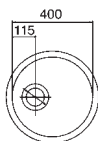

Ref. LNR1WH
Lincoln Round bowl
White £231