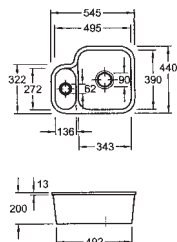

Nova

Undermount

The Nova is a highly versatile sink with a useful half bowl.

Ref. EV670202

Nova 1.5 bowl
White £364

Chrome wastes £44