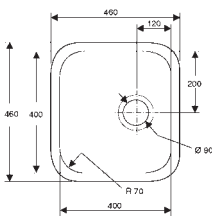

Ref. 19938
Modultop
500/400/180
White £296
Calisson £296
Graphite £340