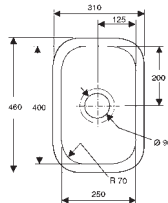

Ref. 19940
Modultop
300/400/160
White £219
Calisson £219
Graphite £248