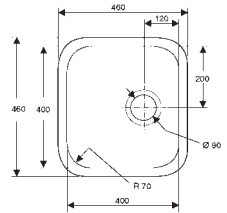

Ref. 14578/LC
Life in the Country
Single Bowl
400/400/180
£976