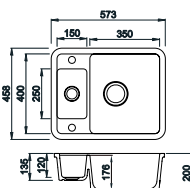

Cabinet size 300mm

Ref. 4825
Solo Single bowl
410/185/130
White £166

Solo

Undermount

The Solo is a slightly cheaper option to the Modultop, this time with a high gloss white finish. (These sinks can be installed as either undermount or inset and are therefore also illustrated on page 70).

90mm Waste
Chrome £21
Gold £38

Deluxe Waste
Option
see page 61

Vero Colours

Nero Silk

Polar Silk

Ref. VEO15
Vero 1.5 bowl
Polar £617 Nero £617

Cabinet size 600mm

Vero Undermount