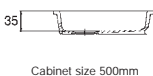

Ref. LNR2WH
Lincoln Round drainer
White £231