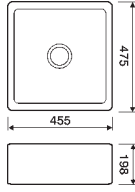

Ref. 14265
Saree
 Single Bowl
 432/380/115
 £976

Saree detail

THE BOLD LOOK
 OF **KOHLER**

All Models are
 suitable for
 Waste Disposers
 see page 114

Ceramic
 Undermount

Cabinet size 500mm

Ref. 4648
Solo Single bowl
410/390/180
White £209

Cabinet size 300mm

Ref. 4825
Solo Single bowl
410/185/130
White £166

Solo

Undermount

The Solo is a slightly cheaper option to the Modultop, this time with a high gloss white finish. (These sinks can be installed as either undermount or inset and are therefore also illustrated on page 70).