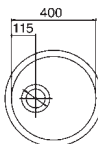

Ref. LNR2WH
Lincoln Round drainer
White £231