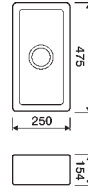

Ref. 14265
Saree
 Single Bowl
 432/380/115
 £976

Saree detail

THE BOLD LOOK
 OF **KOHLER**

All Models are
 suitable for
 Waste Disposers
 see page 114

Ceramic
 Undermount

Cabinet size 500mm

Ref. 4648
Solo Single bowl
410/390/180
White £209

Cabinet size 300mm

Ref. 4825
Solo Single bowl
410/185/130
White £166

Solo

Undermount

The Solo is a slightly cheaper option to the Modultop, this time with a high gloss white finish. (These sinks can be installed as either undermount or inset and are therefore also illustrated on page 70).