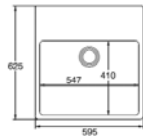

Ref. BER60

Berlioz 60 Single Bowl
White £359

Includes standard waste