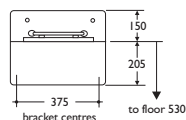

Ref. S9233
Birch Support Brackets
with Stainless Steel Legs £138