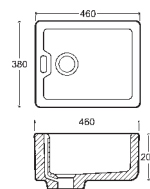

Ref. BE460

Baby Belfast
with weir overflow
White £229