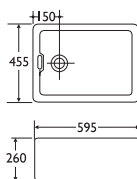

Ref. BE600

Belfast
535/395/240 Internal
with weir overflow
White £248