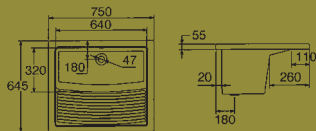

Ref. 711305
for CLL
60mm Slotted
Flip-top Waste
Chrome £9

Ref. 711300
for CLS
60mm Unslotted
Flip-top Waste
Chrome £9

Washington Apron Fronted

Ref. CLL
Washington Large Laundry Sink
with overflow
not suitable for a waste disposer
White £270