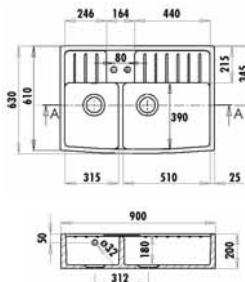

Ref. BER60

Berlioz 60 Single Bowl
White £359

Includes standard waste

Ref. 841

Berlioz 90 1.75 Bowl
White £767

Includes pop-up waste