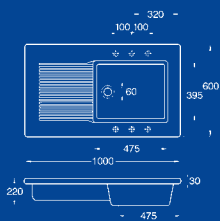

White £274
Cabinet size 1000mm

Ref. 19937

Jumbo
1.75 bowl
and drainer
1200/600/180

White £292
Cabinet size 1200mm

Sit-Ons

Sit-On sinks sit directly on to the kitchen cabinetry - no worktop is required. This style of sink maximises the bowl and drainer dimension and provides a total 'wet' area. These are currently enjoying a huge renaissance as fashion is demanding the return of this most practical of sinks. Which-ever model you choose you can be assured of the highest quality hand finished product.

Mistral

Sit-On

The **Mistral** has three semi-prepared tap-holes - this allows total flexibility for your choice of tap.

Ref. MI1000

Mistral Single bowl and drainer

White £280

Cabinet size 1000mm

60mm Stainer
Waste
Chrome £16
Gold £32

Sit-On Provence

Chrome
Waste £43
Gold £75

Ref. PR90002

Provence 1.75 bowl and drainer
1200/600 White £298
Cabinet size 1200mm

Ref. PRWS

Provence Washstand
1200/600 £1661

Washstand Colour Range

Powder Blue