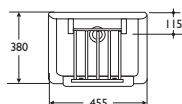

Ref. BI465
Birch Cleaners' Sink
without overflow
not suitable for a waste disposer
White £381