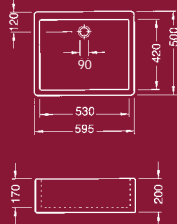

Paris

The **Paris** differs from most Belfast style sinks with a thicker rear wall. It is suitable for all styles of installation - free-standing or integrated.

Ref. 9200

Paris

White £378

*with overflow
suitable for a
waste disposer*