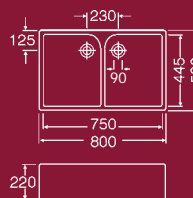

**Ribchester,
F800 & F800T**

90mm Wastes
Chrome £43
Gold £75
per pair

**Deluxe Waste
Option**
see page 61