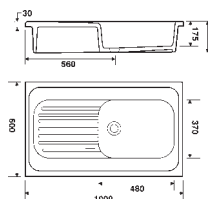

Gold

Single bowl £43
Double bowl £75

Jumbo

Sit-On

The **Jumbo** is a pleasingly practical sink manufactured to Kohler's usual high standards. Not suitable for waste disposers.

Ref. 19936

Jumbo
Single bowl
and drainer
1000/600/175

White £274
Cabinet size 1000mm

Ref. 19937

Jumbo
1.75 bowl
and drainer
1200/600/180

White £292
Cabinet size 1200mm

Sit-Ons

Sit-On sinks sit directly on to the kitchen cabinetry - no worktop is required. This style of sink maximises the bowl and drainer dimension and provides a total 'wet' area. These are currently enjoying a huge renaissance as fashion is demanding the return of this most practical of sinks. Which-ever model you choose you can be assured of the highest quality hand finished product.