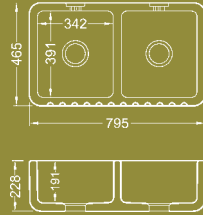

Ribchester Apron Fronted

The **Ribchester** will add that little something extra in any traditional kitchen with its unique fluted front fascia.

Ref. SO0800010

Ribchester 800

White £475

*With three hole overflow
in both bowls*

Suitable for a waste disposer

Farmhouse

Ask any serious cook, a twin bowl sink makes life so much easier. Wash up on one side and rinse in the other, or wash the salad whilst straining the potatoes; the Farmhouse sink's versatility is endless. We have the biggest offering of twin bowl Farmhouse sinks available offering a wide selection of sizes and designs - we are confident that regardless of your own design or size restrictions you will discover the ideal solution amongst these pages.

F800 Apron Fronted

The **F800** is our most popular model offering all the classical styling for a traditional Farmhouse kitchen.

Ref. F800

Farmhouse 800

White £508

Without overflow

Suitable for a

waste disposer

**Ribchester,
F800 & F800T**

90mm Wastes
Chrome £43
Gold £75
per pair

**Deluxe Waste
Option**
see page 61