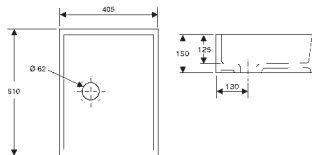

Ref. 19945W
Rustique Bowl
without overflow
not suitable for a waste disposer
White £215

Ceramic
Apron Fronted