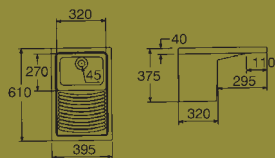

Ref. CLS
Washington Small Laundry Sink
without overflow
not suitable for a waste disposer
White £210

Birch Apron Fronted

Strictly for the utility room - a traditional cleaners' sink with its unique hinged bucket stand.