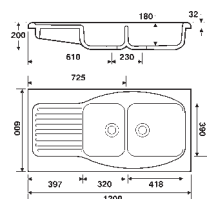

Gold

Single bowl £43
Double bowl £75

Jumbo

Sit-On

The **Jumbo** is a pleasingly practical sink manufactured to Kohler's usual high standards. Not suitable for waste disposers.

Ref. 19936

Jumbo
Single bowl
and drainer
1000/600/175

White £274
Cabinet size 1000mm

Ref. 19937

Jumbo
1.75 bowl
and drainer
1200/600/180

White £292
Cabinet size 1200mm

Sit-Ons

Sit-On sinks sit directly on to the kitchen cabinetry - no worktop is required. This style of sink maximises the bowl and drainer dimension and provides a total 'wet' area. These are currently enjoying a huge renaissance as fashion is demanding the return of this most practical of sinks. Which-ever model you choose you can be assured of the highest quality hand finished product.