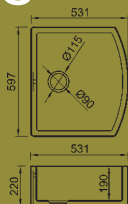

White £246

*with three hole overflow
suitable for a waste disposer*

**Edinburgh,
Bowland &
Paris Wastes**

**90mm Strainer
Wastes**

90mm Waste
Chrome £21
Gold £38

Deluxe Waste
Options
see page 61

Paris

The **Paris** differs from most Belfast style sinks with a thicker rear wall. It is suitable for all styles of installation - free-standing or integrated.