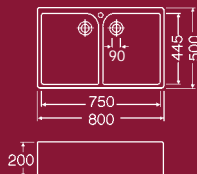

F800T Apron Fronted

The Farmhouse 800T has a semi-prepared tap-hole that can be drilled out to accommodate a monobloc mixer. It also has the shallowest profile of this group.

Ref. F800T
Farmhouse 800T
White £508

With overflow
Suitable for a
waste disposer