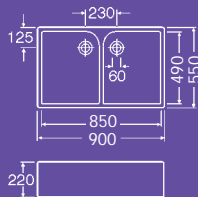

F900 Apron Fronted

The F900 is the largest of our Farmhouse collection and benefits from generous size bowls that will accommodate larger pans and oven trays. Traditional waste plug and chain sets are recommended as there is provision for a chain stay within the bowls.

Ref. F900

Farmhouse 900
White £508

Waste for F900
Complete 60mm
Plug and Chain
Waste Kit
Chrome £43
Gold £75