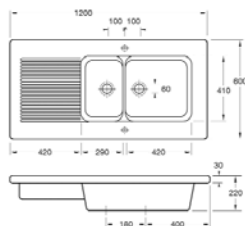

White £274
Cabinet size 1000mm

Ref. 19937

Jumbo
1.75 bowl
and drainer
1200/600/180

White £292
Cabinet size 1200mm

Sit-Ons

Sit-On sinks sit directly on to the kitchen cabinetry - no worktop is required. This style of sink maximises the bowl and drainer dimension and provides a total 'wet' area. These are currently enjoying a huge renaissance as fashion is demanding the return of this most practical of sinks. Which-ever model you choose you can be assured of the highest quality hand finished product.

Mistral

Sit-On

The **Mistral** has three semi-prepared tap-holes - this allows total flexibility for your choice of tap.

Ref. MI1000

Mistral Single bowl and drainer

White £280

Cabinet size 1000mm

60mm Stainer
Waste
Chrome £16
Gold £32

Sit-On Provence

Chrome
Waste £43
Gold £75

Ref. PR90002

Provence 1.75 bowl and drainer
1200/600 White £298
Cabinet size 1200mm

Ref. PRWS

Provence Washstand
1200/600 £1661

Washstand Colour Range

Powder Blue