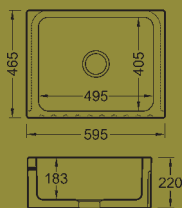

Bowland

The **Bowland's** classic fluted front sets it apart from its peers and the generously proportioned bowl will allow for all manner of tasks to be performed.

Ref. SO600010

Bowland 600

White £406

*with three hole overflow
suitable for a waste disposer*