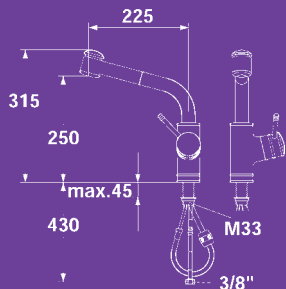

Ref. 10 031 003

Deco with pull-out spray
with JETCLEAN technology
Chrome £379

Min. 1.5 bar pressure required
Flow rate at 3 bar:
Neoperl® Cascade 9ltrs per min
Shower spray 10ltrs per min

Pull-out length 70cm
160° swivel spout