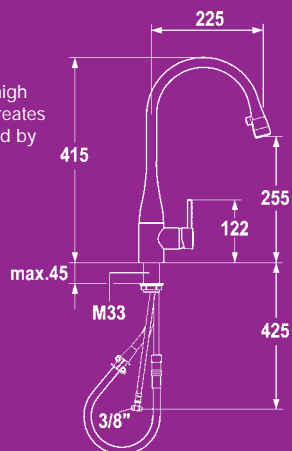

## Ref. 10 111 103

Eve with pull-out aerator (without light)  
 Chrome £447  
 Stainless Steel £557

Min. 2.0 bar pressure required  
 Flow rate at 3 bar:  
 Neoperl® Caché 9ltrs per min

Pull-out length 60cm  
 270° swivel spout  
 Mounting hole size  $\varnothing$  35mm

## Ref. 10 121 103

Eve with pull-out aerator and LED light ring  
 Chrome £601  
 Stainless Steel £710

Min. 2.0 bar pressure required  
 Flow rate at 3 bar:  
 Neoperl® Caché 9ltrs per min

Pull-out length 60cm  
 270° swivel spout  
 Mounting hole size  $\varnothing$  35mm  
 Operating voltage 6.75V, cable length 0.8m