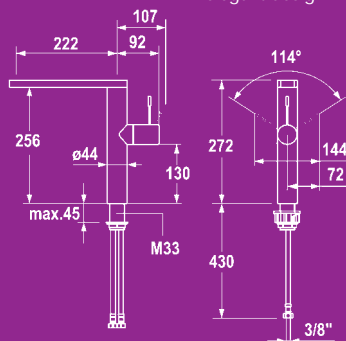

ONO

Together with its big brother the Highflex - these two superbly engineered taps are the latest 2008 additions to the popular ONO range. Both models share the same top mounted 360° swivel spout. This ground breaking new design allows the spout to swivel effortlessly without causing any flexing if mounted on a stainless steel sink.

Its delicate, easy to use, filigree lever is made from hardened steel and is the finial graceful touch that complements a very minimal, streamline and elegant design.