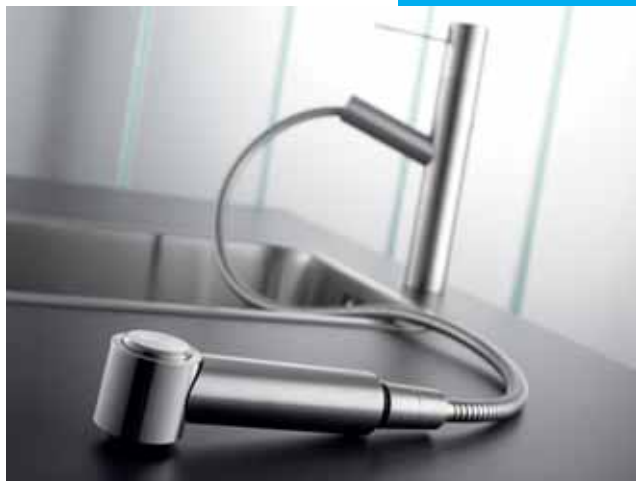

Ono 10 151 033 with pull-out spray extended