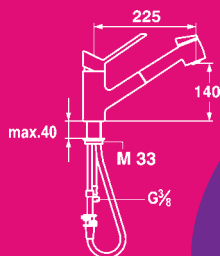

## Ref. 10 121 103

Eve with pull-out aerator and LED light ring  
 Chrome £601  
 Stainless Steel £710

Min. 2.0 bar pressure required  
 Flow rate at 3 bar:  
 Neoperl® Caché 9ltrs per min

Pull-out length 60cm  
 270° swivel spout  
 Mounting hole size  $\varnothing$  35mm  
 Operating voltage 6.75V, cable length 0.8m

**Ref. 10 501 144**

**Systema with pre-rinse spray**  
**Chrome £943**

Min. 2.0 bar pressure required  
Flow rate at 3 bar:  
Neoperl® Cascade 12ltrs per min  
Pre-rinse spray 15ltrs per min

Pull-out length 60cm  
160° swivel spout  
Mounting hole size  $\varnothing$  35mm  
10mm copper tails

The pull-out handset in shower spray mode. Simply press the top and the flow is transformed to cascade mode.

**Ref. 10 021 033**

**Bliss with pull-out spray**  
Chrome £230

Min. 1.5 bar pressure required  
Flow rate at 3 bar:  
Neoperl® Cascade 12ltrs per min  
Shower spray 13ltrs per min

Pull-out length 70cm  
160° swivel spout