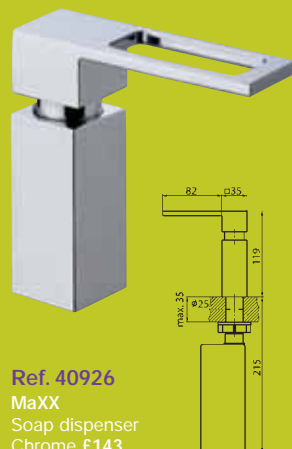

### Ref. 10 222 022

**KWC 1922 two hole bridge mixer  
Chrome £454**

Min. 1.0 bar pressure required  
Flow rate at 3 bar:  
Neoperl® Cascade 12ltrs per min

160° swivel spout  
Metal cross handles  
Ceramic disk valves  
Half inch threaded connector ends  
with 200mm centres

## Soap Dispensers

### Specifications

Easy installation  
Large soap/lotion bottle - 0.44ltr  
Supply tube with maximum fill line  
Easily refillable from surface without disassembly  
Mounting hole size Ø 25mm

**Ref. 40925**  
**Pinocchio**  
Soap dispenser  
Stainless Steel £186

**Ref. 40929**  
**Style**  
Soap dispenser  
Stainless Steel £200

**Ref. 40926**  
**MaXX**  
Soap dispenser  
Chrome £143

**Ref. 10 031 003**

Deco with pull-out spray  
with JETCLEAN technology  
Chrome £379