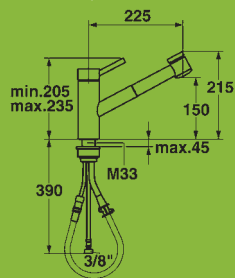

## Ref. 10 271 033

**Inox** with pull-out spray  
Stainless Steel £591

Min. 1.5 bar pressure required  
Flow rate at 3 bar:  
Neoperl® Cascade 12ltrs per min  
Shower spray 13ltrs per min

Pull-out length 70cm  
160° swivel spout