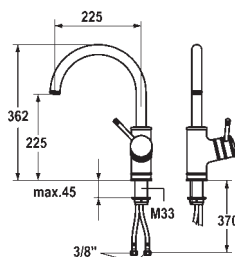

### Specifications

Easy installation  
Large soap/lotion bottle - 0.44ltr  
Supply tube with maximum fill line  
Easily refillable from surface without disassembly  
Mounting hole size Ø 25mm

**Ref. 40925**  
**Pinocchio**  
Soap dispenser  
Stainless Steel £186

**Ref. 40929**  
**Style**  
Soap dispenser  
Stainless Steel £200

**Ref. 40926**  
**MaXX**  
Soap dispenser  
Chrome £143

**Ref. 10 031 003**

Deco with pull-out spray  
with JETCLEAN technology  
Chrome £379

Min. 1.5 bar pressure required  
Flow rate at 3 bar:  
Neoperl® Cascade 9ltrs per min  
Shower spray 10ltrs per min

Pull-out length 70cm  
160° swivel spout

Neoperl cascade

Shower spray

**Ref. 10 031 013**

Deco Swivel  
Chrome £379

Min. 1.5 bar pressure required  
Flow rate at 3 bar:  
Neoperl® Cascade 9ltrs per min  
160° swivel spout

Water Pressure explained - page 119

Taps