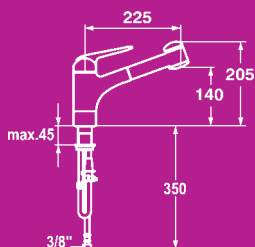

## Ref. 10 061 013

**Domo swivel with side lever**  
Chrome £260

Min. 1.5 bar pressure required  
Flow rate at 3 bar:  
Neoperl® Cascade 12ltrs per min

160° swivel spout

## Ref. 10 061 033

**Domo with pull-out spray**  
Chrome £311

Min. 1.5 bar pressure required  
Flow rate at 3 bar:  
Neoperl® Cascade 12ltrs per min  
Shower spray 13ltrs per min

Pull-out length 70cm  
160° swivel spout