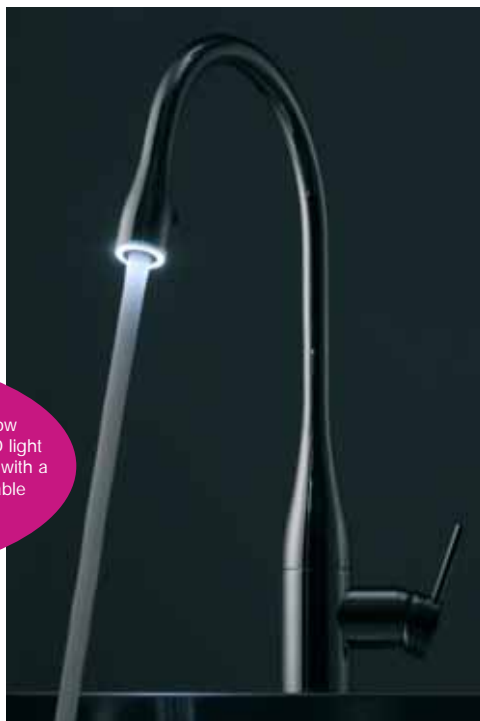

# Eve

The KWC Eve is a shining example of creativity and innovation. The unique combination of high quality metal (stainless steel or chrome) and a stream of water subtly illuminated by LED's creates a sculpture of light that beguiles with its slim, curved and feminine outline. This complimented by truly sophisticated functionality makes the Eve an absolute highlight without compromise.

#### A powerful light source

The light emitting diodes integrated into the light ring will last for years and use very little power.

#### Simple operation

Just press the button and the light play can begin. If you forget about the light, LUMINAQUA® switches off automatically after 45 minutes.

#### Tested safety

LUMINAQUA® works from a low voltage power supply of 6.75V and poses no risk.

Let there be light! KWC Eve starts to glow enticingly at the press of a button. The LED light ring is integrated into the pull-down aerator with a length up to 60cm. The Eve is also available without the LED light.