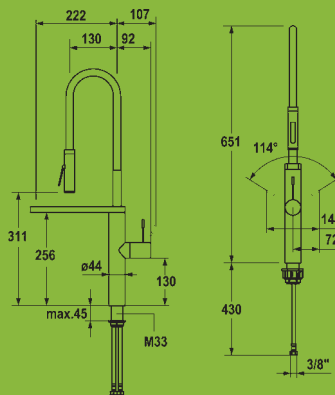

Ref. 10 151 423

ONO Highflex with swivel spout and pre-rinse spray

Chrome £975

Min. 2.0 bar pressure required

Flow rate at 3 bar:

Neoperl® Cascade 9ltrs per min

Pre-rinse Spray 6ltrs per min

360° swivel spout

Tap-hole cut out 35mm