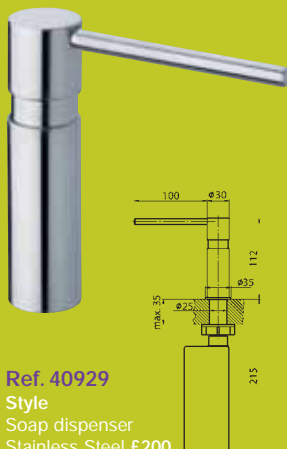

### Ref. 10 222 022

**KWC 1922 two hole bridge mixer  
Chrome £454**

Min. 1.0 bar pressure required  
Flow rate at 3 bar:  
Neoperl® Cascade 12ltrs per min

160° swivel spout  
Metal cross handles  
Ceramic disk valves  
Half inch threaded connector ends  
with 200mm centres

## Soap Dispensers

### Specifications

Easy installation  
Large soap/lotion bottle - 0.44ltr  
Supply tube with maximum fill line  
Easily refillable from surface without disassembly  
Mounting hole size Ø 25mm

**Ref. 40925**  
**Pinocchio**  
Soap dispenser  
Stainless Steel £186