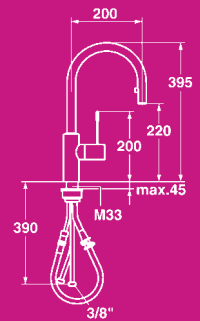

## Ref. 10 121 103

Eve with pull-out aerator and LED light ring  
 Chrome £601  
 Stainless Steel £710

Min. 2.0 bar pressure required  
 Flow rate at 3 bar:  
 Neoperl® Caché 9ltrs per min

Pull-out length 60cm  
 270° swivel spout  
 Mounting hole size  $\varnothing$  35mm  
 Operating voltage 6.75V, cable length 0.8m

#### Tested safety

LUMINAQUA® works from a low voltage power supply of 6.75V and poses no risk.

Let there be light! KWC Eve starts to glow enticingly at the press of a button. The LED light ring is integrated into the pull-down aerator with a length up to 60cm. The Eve is also available without the LED light.

Water Pressure explained - page 119

Ono 10 151 102

Spout with aerator unextended

Spout with aerator extended

Discreet and practical: the pull-down aerator, which is seamlessly integrated into the spout, increases the potential range of use up to 70cm if required.

**Ref. 10 151 102**

**Ono with pull-out aerator**  
**Chrome £469**  
**Stainless Steel £547**

Min. 1.0 bar pressure required  
 Flow rate at 3 bar:  
 Neoperl® Cascade 12ltrs per min  
 Pull-out length 70cm