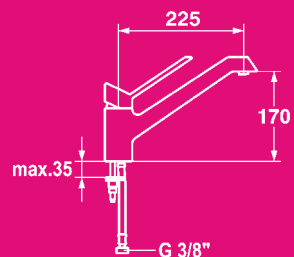

Ref. 10 021 023

Bliss swivel with top lever
Chrome £163

Min. 1.5 bar pressure required
Flow rate at 3 bar:
Neoperl® Cascade 12ltrs per min

160° swivel spout