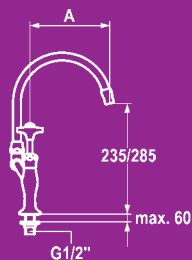

Ref. 10 222 022

**KWC 1922 two hole bridge mixer
Chrome £454**

Min. 1.0 bar pressure required
Flow rate at 3 bar:
Neoperl® Cascade 12ltrs per min

160° swivel spout
Metal cross handles
Ceramic disk valves
Half inch threaded connector ends
with 200mm centres