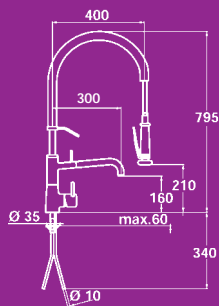

## Ref. 10 271 033

**Inox** with pull-out spray  
Stainless Steel £591

Min. 1.5 bar pressure required  
Flow rate at 3 bar:  
Neoperl® Cascade 12ltrs per min  
Shower spray 13ltrs per min

Pull-out length 70cm  
160° swivel spout

**Ref. 10 501 144**

**Systema with pre-rinse spray**  
**Chrome £943**

Min. 2.0 bar pressure required  
Flow rate at 3 bar:  
Neoperl® Cascade 12ltrs per min  
Pre-rinse spray 15ltrs per min

Pull-out length 60cm  
160° swivel spout  
Mounting hole size  $\varnothing$  35mm  
10mm copper tails