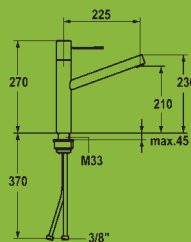

Ref. 10 151 023

Ono with swivel spout
Chrome £399
Stainless Steel £456

Min. 1.5 bar pressure required
Flow rate at 3 bar:
Neoperl® Cascade 12ltrs per min