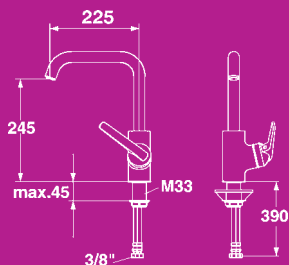

**Ref. 10 021 023**

**Bliss swivel with top lever**  
Chrome £163

Min. 1.5 bar pressure required  
Flow rate at 3 bar:  
Neoperl® Cascade 12ltrs per min

160° swivel spout

## Ref. 10 061 013

**Domo swivel with side lever**  
Chrome £260

Min. 1.5 bar pressure required  
Flow rate at 3 bar:  
Neoperl® Cascade 12ltrs per min

160° swivel spout

## Ref. 10 061 033

**Domo with pull-out spray**  
Chrome £311

Min. 1.5 bar pressure required  
Flow rate at 3 bar:  
Neoperl® Cascade 12ltrs per min  
Shower spray 13ltrs per min

Pull-out length 70cm  
160° swivel spout