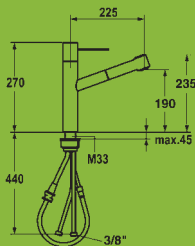

Ono 10 151 033 with pull-out spray extended