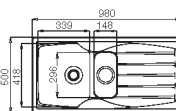

An elegant sink at a budget price, the **Chorus** is available in two colours.

It is supplied with a standard 90mm strainer waste and a matching colander (on the 1.5 bowl version only).

Cabinet size 600mm

Ref. C10

Chorus single bowl and drainer
980/500/170
£84

Cut-out size: 960/480

Cabinet size 600mm

Ref. C15

Chorus 1.5 bowl and drainer
980/500/170
£94

Cut-out size: 960/480

White