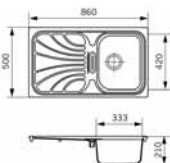

Alu £229

Cut-out size: 820/460 R25

Cabinet Size 600mm

Ref. EV277

Polka 1.5 bowl and drainer
980/500/185

White £229

Granite Black £268

Alu £286

Cut-out size: Ø 479

Cabinet Size 400mm

Tango Inset

Ref. BS101
Chrome Basket £23

Ref. HBS101
Chrome Half Bowl
Basket £18

Ref. BD500
Sliding Wooden
Chopping Board £40

Ref. GBD500
Sliding Glass
Chopping Board £63

Cabinet Size 450mm

Ref.575

Tango single bowl and
drainer 860/500/210

All Colours £229
Cut-out size: 840/480

Chrome
Waste included

Cabinet Size 600mm

Ref.577

Tango 1.5 bowl and
drainer 1000/500/210

All Colours £265
Cut-out size: 980/480

Gold Waste
Single bowl £27
Double bowl £54

Cabinet Size 800mm

Ref.579

Tango double bowl and
drainer 1160/500/210

All Colours £283
Cut-out size: 1140/480

Tango Colour Range