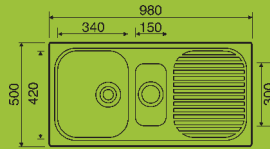

Ref. C10

Chorus single bowl and drainer
980/500/170
£84

Cut-out size: 960/480

Cabinet size 600mm

Ref. C15

Chorus 1.5 bowl and drainer
980/500/170
£94

Cut-out size: 960/480

White

Ref. BS101
Chrome Basket
£23

Ref. HBS101
Chrome Half Bowl
Basket £18

White

Champagne

Ref. AR1

Aria single bowl and drainer
980/500/210
£222

Cut-out size: 956/476

Cabinet size 500mm

Ref. AR2

Aria 1.5 bowl and drainer
980/500/184
£233

Cut-out size: 956/476

Cabinet size 600mm

Tempo

CARBONATE

An invaluable sink where space is at a premium.

The Tempo is available in three colours, has a standard 60mm waste and is supplied with a matching drainer tray..

60mm Waste
included

White

Beige

Green

Ref. TSS

Tempo 1.25 bowl
Dimensions: 860/435
Bowl Size: 365/335/150
£84

Cabinet size 450mm

Carbonate & Quartz
Inset