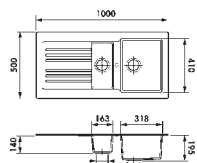

Cabinet Size 450mm

Ref. EV587

Farandole
1.5 bowl and drainer
1000/500/195

White £220
Granite £260
Alu £290

Cut-out size: 980/480 R25

Cabinet Size 600mm

Ref. EV589

Farandole
1.75 bowl and drainer
1160/500/195

White £237
Granite £280
Alu £334

Cut-out size: 1140/480 R25

Cabinet Size 800mm

SMC Sinks

Polka Inset

A smart design compliments a smart material to produce a new classic.

Ref. GBD500
Sliding Glass
Chopping Board £58

Alu £229

Cut-out size: 820/460 R25

Cabinet Size 600mm

Ref. EV277

Polka 1.5 bowl and drainer
980/500/185

White £229

Granite Black £268

Alu £286