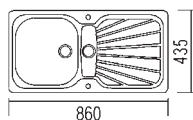

Ref. BS101
Chrome Basket
£23

Ref. HBS101
Chrome Half Bowl
Basket £18

White

Champagne

Ref. AR1

Aria single bowl and drainer
980/500/210
£222

Cut-out size: 956/476

Cabinet size 500mm

Ref. AR2

Aria 1.5 bowl and drainer
980/500/184
£233

Cut-out size: 956/476

Cabinet size 600mm

Tempo

CARBONATE

An invaluable sink where space is at a premium.

The Tempo is available in three colours, has a standard 60mm waste and is supplied with a matching drainer tray..

60mm Waste
included

White

Beige

Green

Ref. TSS

Tempo 1.25 bowl
Dimensions: 860/435
Bowl Size: 365/335/150
£84

Cabinet size 450mm

Carbonate & Quartz
Inset