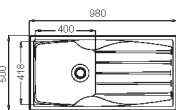

All Colours £265
Cut-out size: 980/480

Gold Waste
Single bowl £27
Double bowl £54

Cabinet Size 800mm

Ref.579

Tango double bowl and
drainer 1160/500/210

All Colours £283
Cut-out size: 1140/480

Tango Colour Range

An elegant sink at a budget price, the **Chorus** is available in two colours.

It is supplied with a standard 90mm strainer waste and a matching colander (on the 1.5 bowl version only).

Cabinet size 600mm

Ref. C10

Chorus single bowl and drainer
980/500/170
£84

Cut-out size: 960/480

Cabinet size 600mm

Ref. C15

Chorus 1.5 bowl and drainer
980/500/170
£94

Cut-out size: 960/480

White