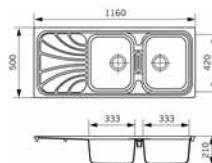

Cut-out size: 940/460 R25

Mambo Inset

Granite Black

White

Alu

Cappuccino

Ref. 570
£201

Over mounted bowl supplied with
chrome manual waste and overflow.
Tap-hole can be drilled in ledge.

Cut-out size: Ø 479

Cabinet Size 400mm

Tango Inset

Ref. BS101
Chrome Basket £23

Ref. HBS101
Chrome Half Bowl
Basket £18

Ref. BD500
Sliding Wooden
Chopping Board £40

Ref. GBD500
Sliding Glass
Chopping Board £63

Cabinet Size 450mm

Ref.575

Tango single bowl and
drainer 860/500/210

All Colours £229
Cut-out size: 840/480

Chrome
Waste included

Cabinet Size 600mm

Ref.577

Tango 1.5 bowl and
drainer 1000/500/210

All Colours £265
Cut-out size: 980/480

Gold Waste
Single bowl £27
Double bowl £54

Cabinet Size 800mm

Ref.579

Tango double bowl and
drainer 1160/500/210

All Colours £283
Cut-out size: 1140/480

Tango Colour Range