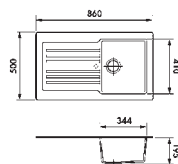

White

Granite Beige

Granite Black

Alu

Ref. EV585

Farandole
Single bowl and drainer
860/500/195

White £164
Granite £201
Alu £212

Cut-out size: 830/480 R25

Cabinet Size 450mm

Ref. EV587

Farandole
1.5 bowl and drainer
1000/500/195

White £220
Granite £260
Alu £290

Cut-out size: 980/480 R25

Cabinet Size 600mm

Ref. EV589

Farandole
1.75 bowl and drainer
1160/500/195

White £237
Granite £280
Alu £334

Cut-out size: 1140/480 R25

Cabinet Size 800mm

SMC Sinks

Polka Inset

A smart design compliments a smart material to produce a new classic.

Ref. GBD500
Sliding Glass
Chopping Board £58

Alu £229

Cut-out size: 820/460 R25

Cabinet Size 600mm

Ref. EV277

Polka 1.5 bowl and drainer
980/500/185

White £229

Granite Black £268

Alu £286