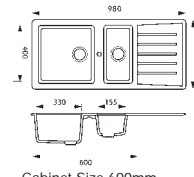

Cabinet Size 450mm

Ref. EV587

Farandole
1.5 bowl and drainer
1000/500/195

White £220
Granite £260
Alu £290

Cut-out size: 980/480 R25

Cabinet Size 600mm

Ref. EV589

Farandole
1.75 bowl and drainer
1160/500/195

White £237
Granite £280
Alu £334

Cut-out size: 1140/480 R25

Cabinet Size 800mm

SMC Sinks

Polka Inset

A smart design compliments a smart material to produce a new classic.

Ref. GBD500
Sliding Glass
Chopping Board £58

Alu

White

Granite Black

Cabinet Size 450mm

Ref. EV275

Polka single bowl and drainer
860/500/185

White £189

Granite Black £224

Alu £229

Cut-out size: 820/460 R25

Cabinet Size 600mm

Ref. EV277

Polka 1.5 bowl and drainer
980/500/185

White £229

Granite Black £268

Alu £286