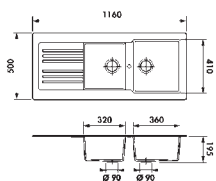

Cabinet Size 450mm

Ref. EV587

Farandole
1.5 bowl and drainer
1000/500/195

White £220
Granite £260
Alu £290

Cut-out size: 980/480 R25

Cabinet Size 600mm

Ref. EV589

Farandole
1.75 bowl and drainer
1160/500/195

White £237
Granite £280
Alu £334

Cut-out size: 1140/480 R25

Cabinet Size 800mm

SMC Sinks

Polka Inset

A smart design compliments a smart material to produce a new classic.

Ref. GBD500
Sliding Glass
Chopping Board £58

Alu £229

Cut-out size: 820/460 R25

Cabinet Size 600mm

Ref. EV277

Polka 1.5 bowl and drainer
980/500/185

White £229

Granite Black £268

Alu £286