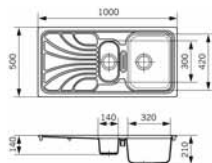

Cabinet Size 450mm

Ref. EV587

Farandole
1.5 bowl and drainer
1000/500/195

White £220
Granite £260
Alu £290

Cut-out size: 980/480 R25

Cabinet Size 600mm

Ref. EV589

Farandole
1.75 bowl and drainer
1160/500/195

Cut-out size: Ø 479

Cabinet Size 400mm

Tango Inset

Ref. BS101
Chrome Basket £23

Ref. HBS101
Chrome Half Bowl
Basket £18

Ref. BD500
Sliding Wooden
Chopping Board £40

Ref. GBD500
Sliding Glass
Chopping Board £63

Cabinet Size 450mm

Ref.575

Tango single bowl and
drainer 860/500/210

All Colours £229
Cut-out size: 840/480

Chrome
Waste included

Cabinet Size 600mm

Ref.577

Tango 1.5 bowl and
drainer 1000/500/210

All Colours £265
Cut-out size: 980/480

Gold Waste
Single bowl £27
Double bowl £54

Cabinet Size 800mm

Ref.579

Tango double bowl and
drainer 1160/500/210

All Colours £283
Cut-out size: 1140/480

Tango Colour Range