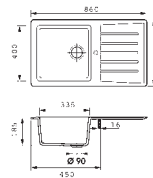

Cabinet Size 450mm

Ref. EV275

Polka single bowl and drainer
860/500/185

White £189

Granite Black £224

Alu £229

Cut-out size: 820/460 R25