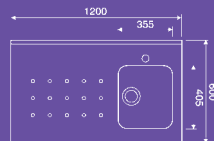

Range Sit-On

The **Range** sinks incorporate all that is required in the professional kitchen with stunning effect. The F012 and F013 models have high up-stand surrounds that create a complete wet area; included in their rear shelves are a cutlery storage area and a neat integrated cup to store utensils or brushes. All models can be fitted on freestanding workstations or set on fitted units. The profile depth is 40mm to ensure a perfect alignment with adjoining surfaces. Gauge 1.2mm.

All Models are suitable for Waste Disposers see page 116