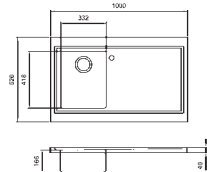

### Accessories

Glass Cutting Board  
included with sink

Stainless Steel Wire  
Bowl Grid included  
with sink

Stainless Steel Wire half  
Bowl Basket included  
with sink

Stanza Sinks have  
38mm profiles

#### Ref. SZ100

**Stanza 100**  
Single bowl and drainer  
1000/620/166  
Brushed Steel **£598**  
*State hand of drainer  
when ordering*

Cabinet size 450mm

#### Ref. SZ150

**Stanza 150**  
1.5 bowl and drainer  
1000/620/166  
Brushed Steel **£623**  
*State hand of drainer  
when ordering*

Cabinet size 600mm

Stainless Steel  
Sit-On