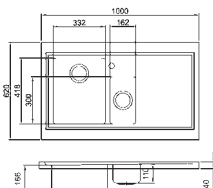

### Accessories

Glass Cutting Board  
included with sink

Stainless Steel Wire  
Bowl Grid included  
with sink

Stainless Steel Wire half  
Bowl Basket included  
with sink

Stanza Sinks have  
38mm profiles

#### Ref. SZ100

**Stanza 100**  
Single bowl and drainer  
1000/620/166  
Brushed Steel **£598**  
*State hand of drainer  
when ordering*

Cabinet size 450mm

#### Ref. SZ150

**Stanza 150**  
1.5 bowl and drainer  
1000/620/166  
Brushed Steel **£623**  
*State hand of drainer  
when ordering*

Cabinet size 600mm

Stainless Steel  
Sit-On