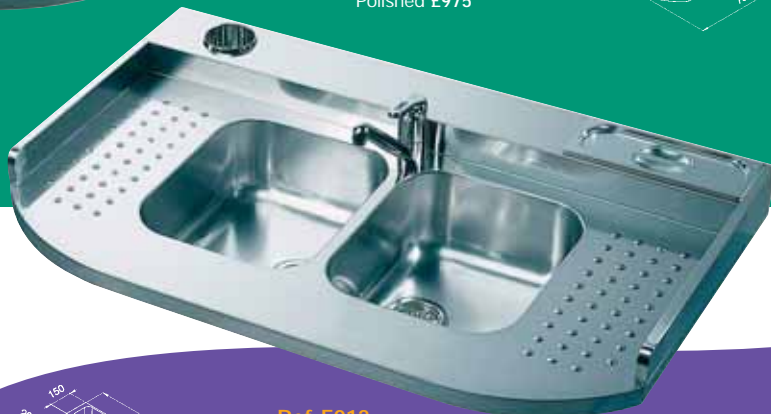

# Range Sit-On

The **Range** sinks incorporate all that is required in the professional kitchen with stunning effect. The F012 and F013 models have high up-stand surrounds that create a complete wet area; included in their rear shelves are a cutlery storage area and a neat integrated cup to store utensils or brushes. All models can be fitted on freestanding workstations or set on fitted units. The profile depth is 40mm to ensure a perfect alignment with adjoining surfaces. Gauge 1.2mm.

Range Sinks have 40mm profiles

**Ref. F013**  
Range 1.5 bowl 1200/750  
Polished £975

90mm Strainer  
Wastes included

**Ref. F012**  
Range Double bowl  
1200/750  
Polished £975

Brush/Utensil Holder

Cutlery Tray