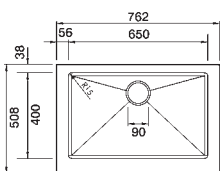

Ref. PUA 65

Purismo Star
762/508/230

Brushed Steel £952

Supplied with 90mm
strainer waste.