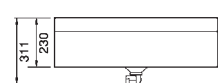

Ref. 40909
Sliding Glass Cutting Board £68

Stainless Steel
Apron Fronted