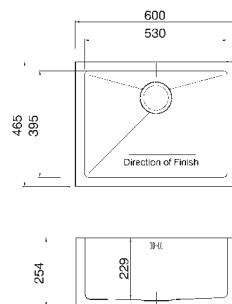

Ref. **SBE600**
Belfast
600/465/229
Brushed Steel **£467**

*Supplied with 90mm strainer waste and bowl drainer grid.
Suitable for waste disposer.*