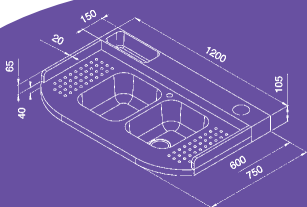

# Range Sit-On

The **Range** sinks incorporate all that is required in the professional kitchen with stunning effect. The F012 and F013 models have high up-stand surrounds that create a complete wet area; included in their rear shelves are a cutlery storage area and a neat integrated cup to store utensils or brushes. All models can be fitted on freestanding workstations or set on fitted units. The profile depth is 40mm to ensure a perfect alignment with adjoining surfaces. Gauge 1.2mm.

Range Sinks have 40mm profiles

**Ref. F013**  
Range 1.5 bowl 1200/750  
Polished £975

90mm Strainer  
Wastes included

**Ref. F012**  
Range Double bowl  
1200/750  
Polished £975

Brush/Utensil Holder

Cutlery Tray