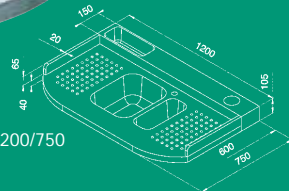

# Range Sit-On

The **Range** sinks incorporate all that is required in the professional kitchen with stunning effect. The F012 and F013 models have high up-stand surrounds that create a complete wet area; included in their rear shelves are a cutlery storage area and a neat integrated cup to store utensils or brushes. All models can be fitted on freestanding workstations or set on fitted units. The profile depth is 40mm to ensure a perfect alignment with adjoining surfaces. Gauge 1.2mm.

Range Sinks have 40mm profiles

**Ref. F013**  
Range 1.5 bowl 1200/750  
Polished £975

90mm Strainer  
Wastes included

**Ref. F012**  
Range Double bowl  
1200/750  
Polished £975

Brush/Utensil Holder

Cutlery Tray